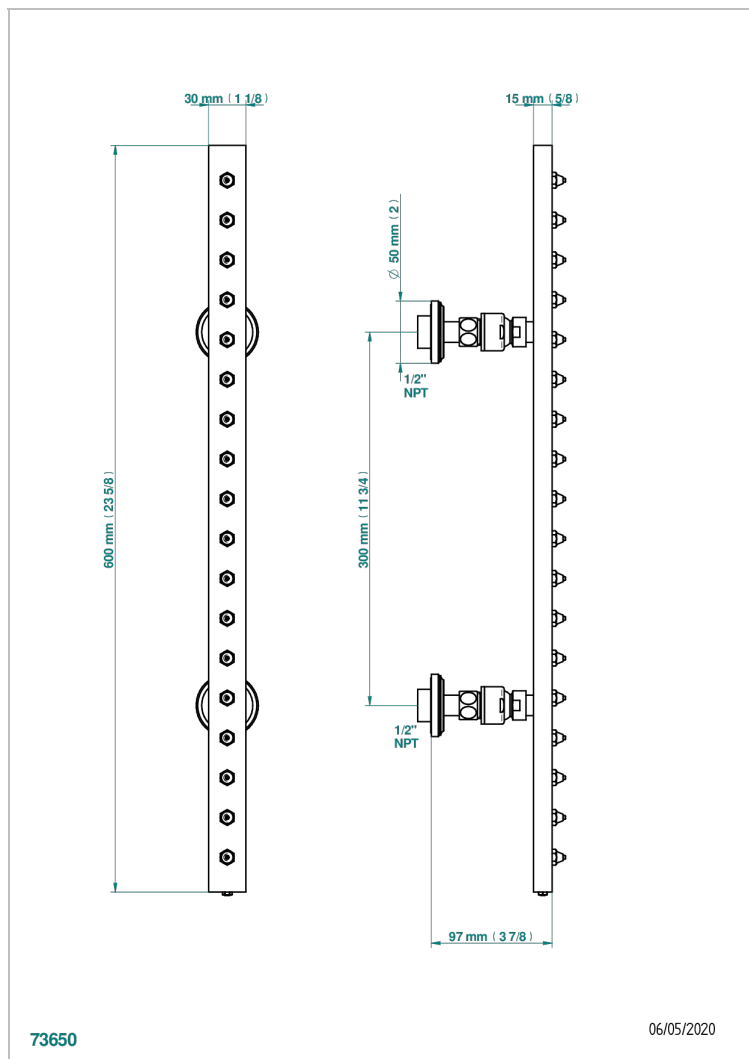

# CORVAIR PORTORO

U8H-900/US

Rain-bar, rectangular with 18 picots, 23 1/2" long - with easyclean system

THG<sup>®</sup>  
PARIS

73650

06/05/2020

## CHARACTERISTIC

- Corvaair Portoro
- Rain-bar, rectangular with 18 picots, 23 1/2" long - with easyclean system

## TECHNICAL SPECS

- Recommandé : 3 bars (max. 5 bars) - Advised : 43,5 psi (max. 72 psi)
- 8 l/min à 3 bars (2.12 gpm at 43.5 psi)