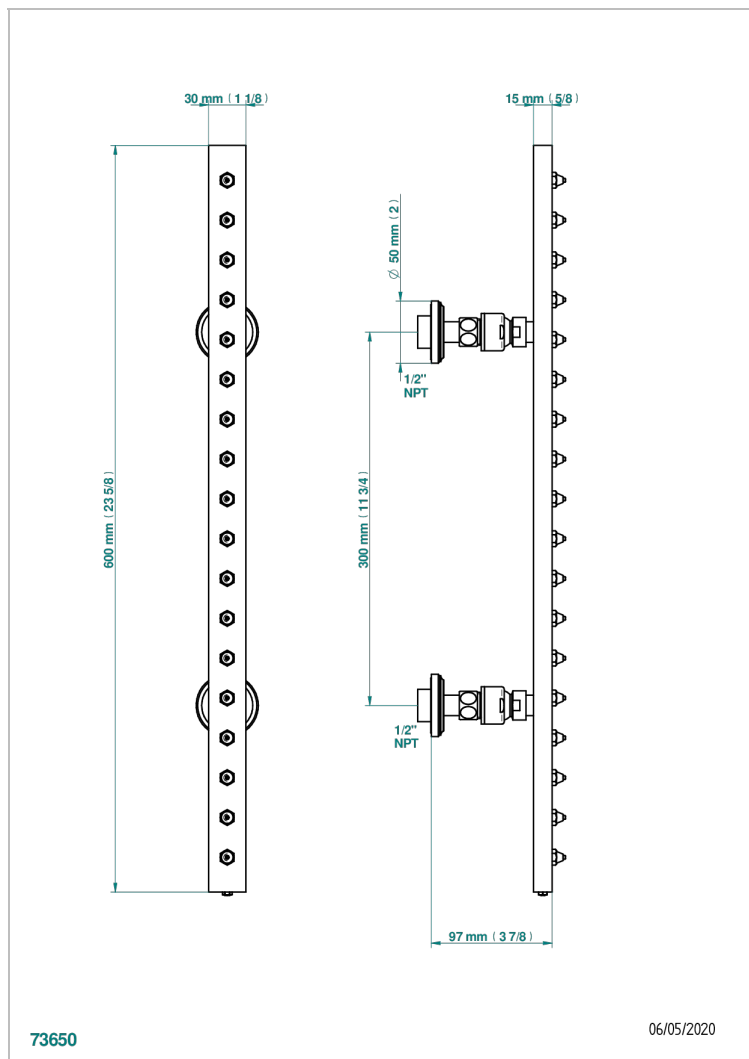

CORVAIR HOWLITE WITH LEVER HANDLES

U8G-900/US

THG[®]
PARIS

Rain-bar, rectangular with 18 picots, 23 1/2" long - with easyclean system

CHARACTERISTIC

- Corvair Howlite with lever handles
- Rain-bar, rectangular with 18 picots, 23 1/2" long - with easyclean system

TECHNICAL SPECS

- Recommandé : 3 bars (max. 5 bars) - Advised : 43,5 psi (max. 72 psi)
- 8 l/min à 3 bars (2.12 gpm at 43.5 psi)

AVAILABLE FINITIONS

Black ceram - D30
Blush PVD - H62
Brass color PVD - H49
Brown bronze color PVD - F33
Chrome polished - A02
Gold color PVD - H52