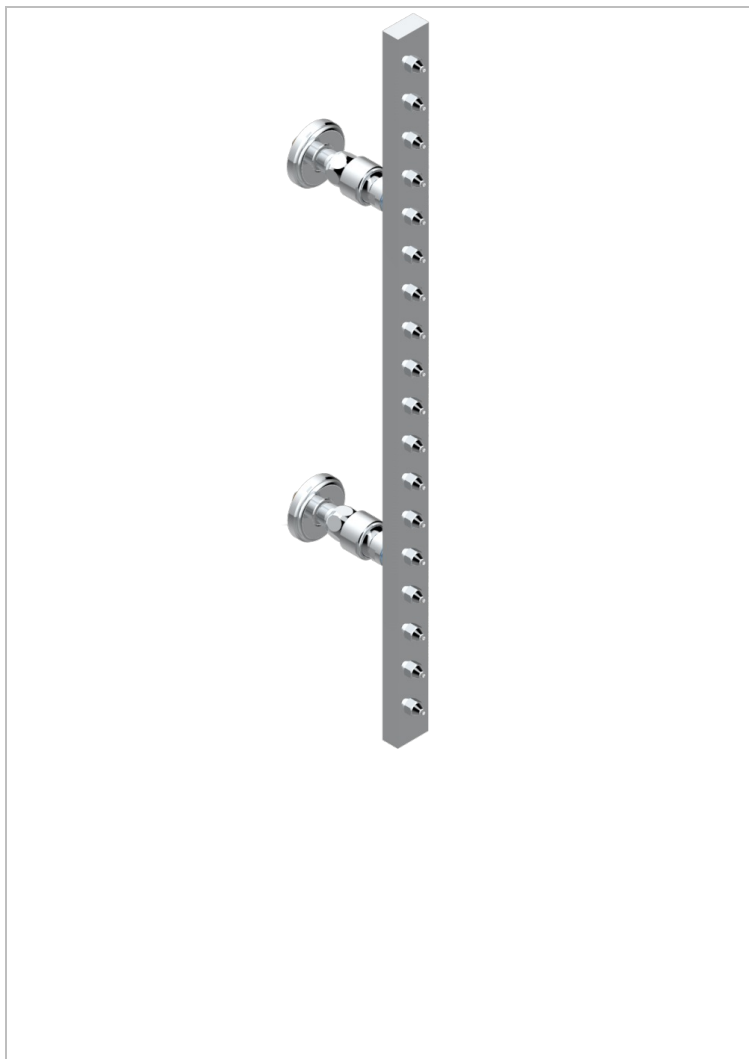

CORVAIR HOWLITE WITH LEVER HANDLES

U8G-900/US

THG[®]
PARIS

Rain-bar, rectangular with 18 picots, 23 1/2" long - with easyclean system

CHARACTERISTIC

- Corvair Howlite with lever handles
- Rain-bar, rectangular with 18 picots, 23 1/2" long - with easyclean system

TECHNICAL SPECS

- Recommandé : 3 bars (max. 5 bars) - Advised : 43,5 psi (max. 72 psi)
- 8 l/min à 3 bars (2.12 gpm at 43.5 psi)

AVAILABLE FINITIONS

Black ceram - D30
Blush PVD - H62
Brass color PVD - H49
Brown bronze color PVD - F33
Chrome polished - A02
Gold color PVD - H52

Matt nickel color PVD - H56
Nickel color PVD - H55
Nickel polished - B01
Soft gold - F30
Soft matt gold - F31
Umber PVD - H66