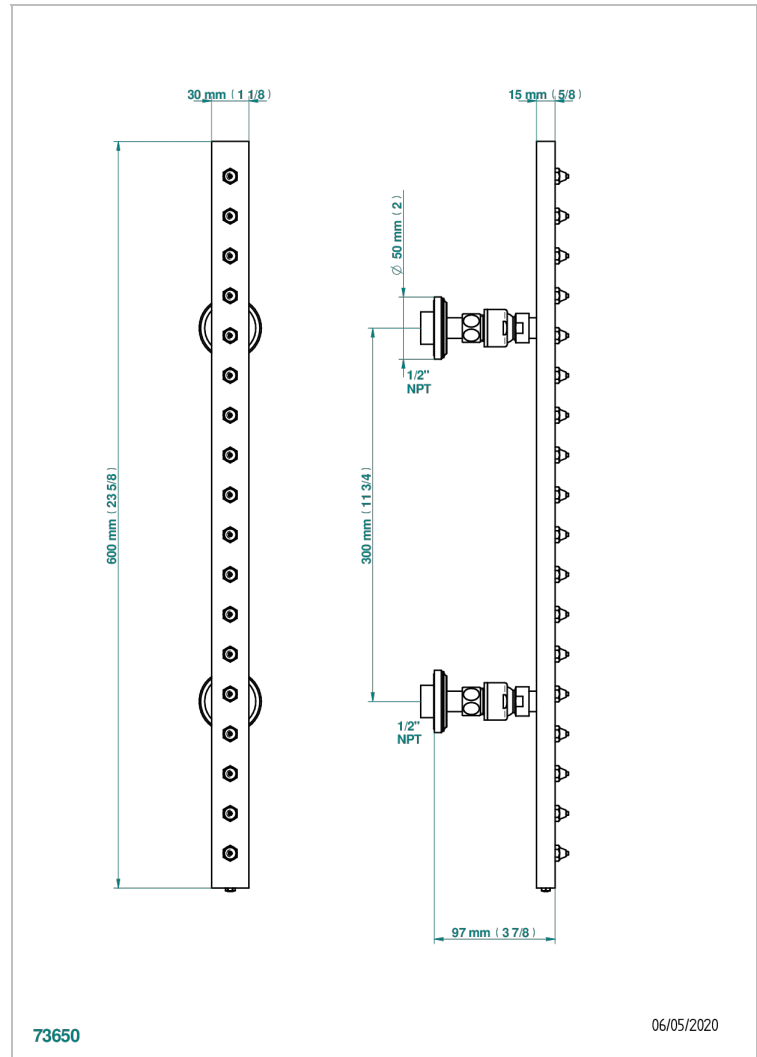

# CORVAIR HOWLITE

U8F-900/US

Rain-bar, rectangular with 18 picots, 23 1/2" long - with easyclean system

THG<sup>®</sup>  
PARIS

## CHARACTERISTIC

- Corvaire Howlite
- Rain-bar, rectangular with 18 picots, 23 1/2" long - with easyclean system

## TECHNICAL SPECS

- Recommandé : 3 bars (max. 5 bars) - Advised : 43,5 psi (max. 72 psi)
- 8 l/min à 3 bars (2.12 gpm at 43.5 psi)