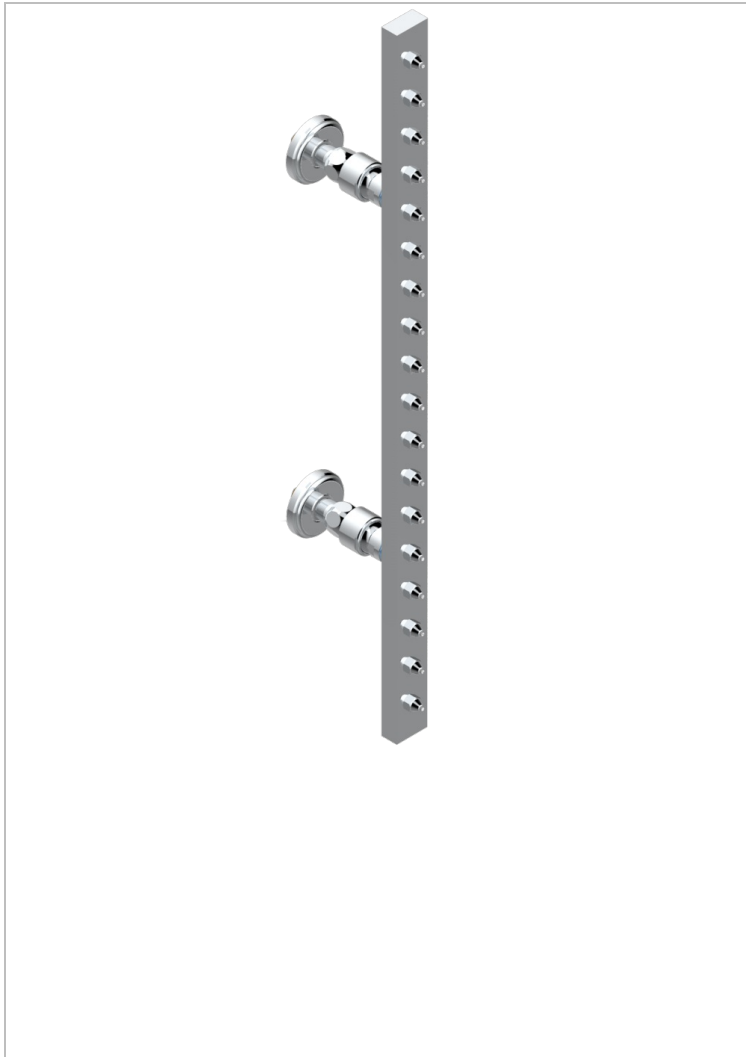

# CORVAIR WITH LEVER HANDLES

U8E-900/US

Rain-bar, rectangular with 18 picots, 23 1/2" long - with easyclean system

THG<sup>®</sup>  
PARIS

73650

06/05/2020

## CHARACTERISTIC

- Corvaire with lever handles
- Rain-bar, rectangular with 18 picots, 23 1/2" long - with easyclean system