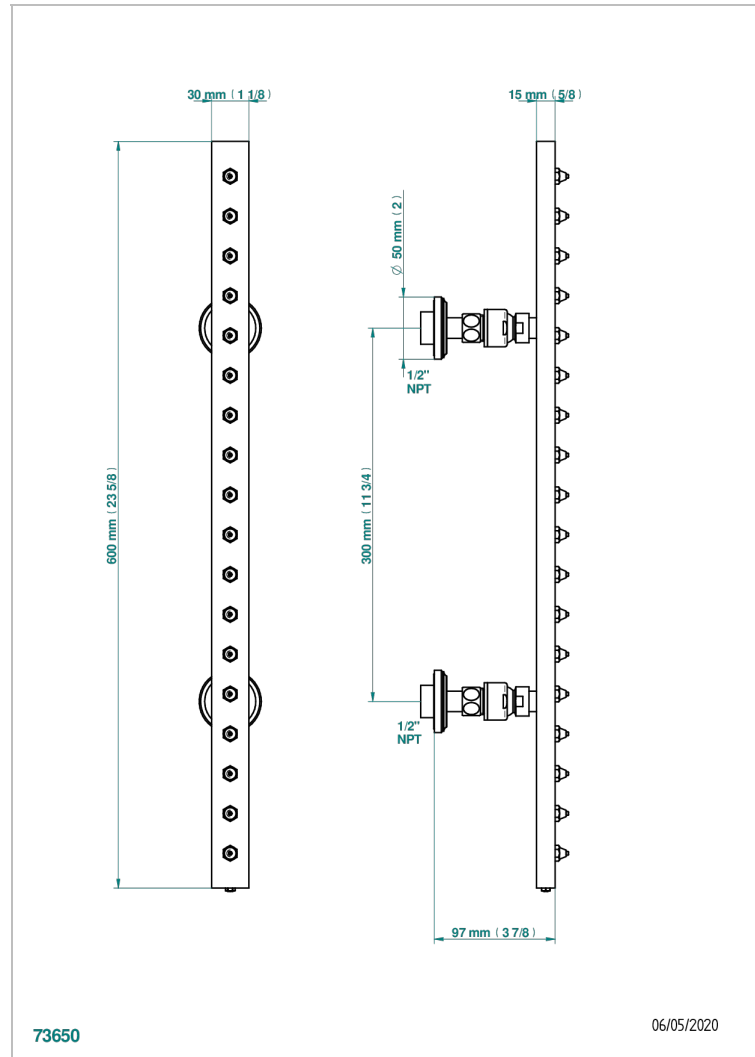

# CORVAIR WITH LEVER HANDLES

U8E-900/US

Rain-bar, rectangular with 18 picots, 23 1/2" long - with easyclean system

THG<sup>®</sup>  
PARIS

73650

06/05/2020

## CHARACTERISTIC

- Corvaire with lever handles
- Rain-bar, rectangular with 18 picots, 23 1/2" long - with easyclean system

## TECHNICAL SPECS

- Recommandé : 3 bars (max. 5 bars) - Advised : 43,5 psi (max. 72 psi)
- 8 l/min à 3 bars (2.12 gpm at 43.5 psi)

Umber PVD - H66