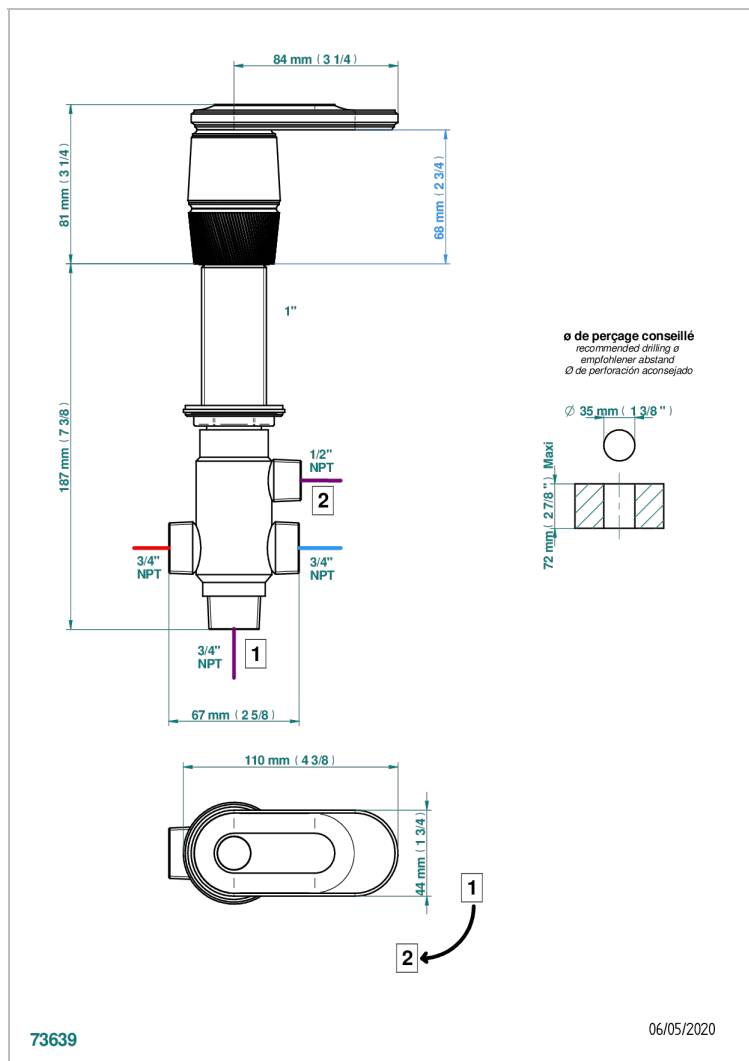

CORVAIR FIOR DI BOSCO WITH LEVER HANDLES

U8L-504VGUS

2-function deck diverter with trim

THG[®]
PARIS

CHARACTERISTIC

- Corvaire Fior di Bosco with lever handles
- 2-function deck diverter with trim

TECHNICAL SPECS

- Recommandé : 3 bars (max. 5 bars) - Advised : 43,5 psi (max. 72 psi)
- débit sortie Douchette 1/2 : 50 l/min à 3 bars - fonction 1/2 : 13,2 gpm at 43.5 psi
- débit sortie Bec 3/4 : 70 l/min - fonction 3/4 : 18,5 gpm at 43.5 psi