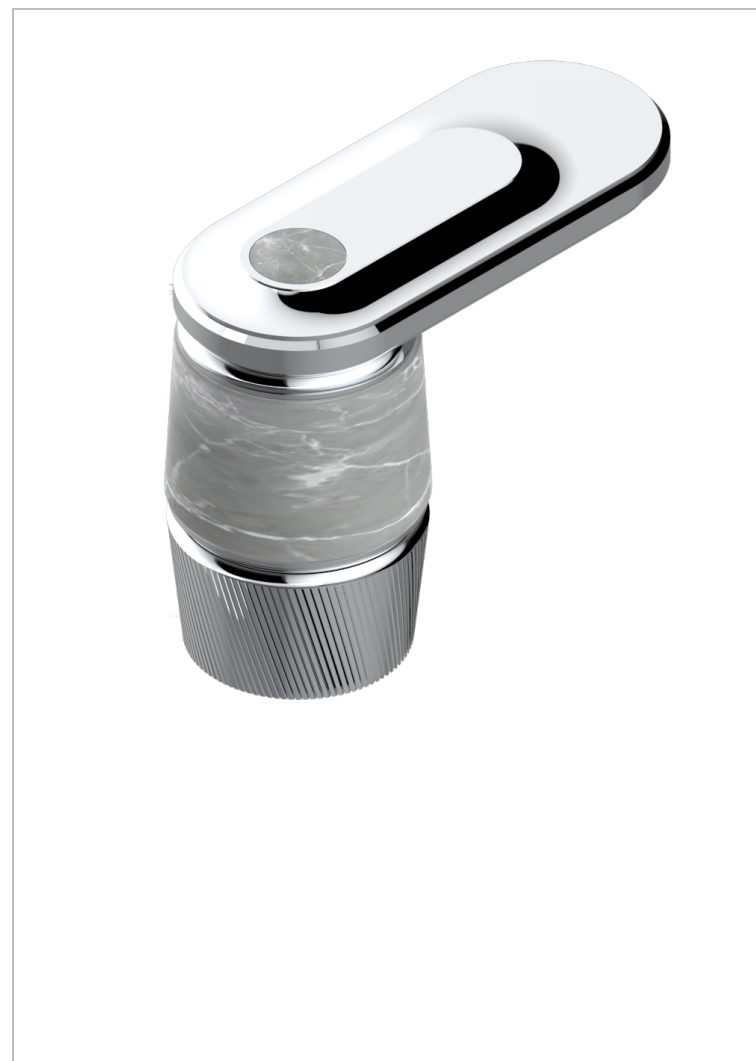

CORVAIR FIOR DI BOSCO WITH LEVER HANDLES

U8L-504VGUS

2-function deck diverter with trim

THG[®]
PARIS

CHARACTERISTIC

- Corvaire Fior di Bosco with lever handles
- 2-function deck diverter with trim

TECHNICAL SPECS

AVAILABLE FINITIONS

Black ceram - D30
Blush PVD - H62
Brass color PVD - H49
Brown bronze color PVD - F33
Chrome polished - A02
Gold color PVD - H52

Gold mat - F07
Gold polished - F01
Graphite PVD - H64
Light coated bronze - D01
Matt Umber PVD - H67
Matt blush PVD - H60