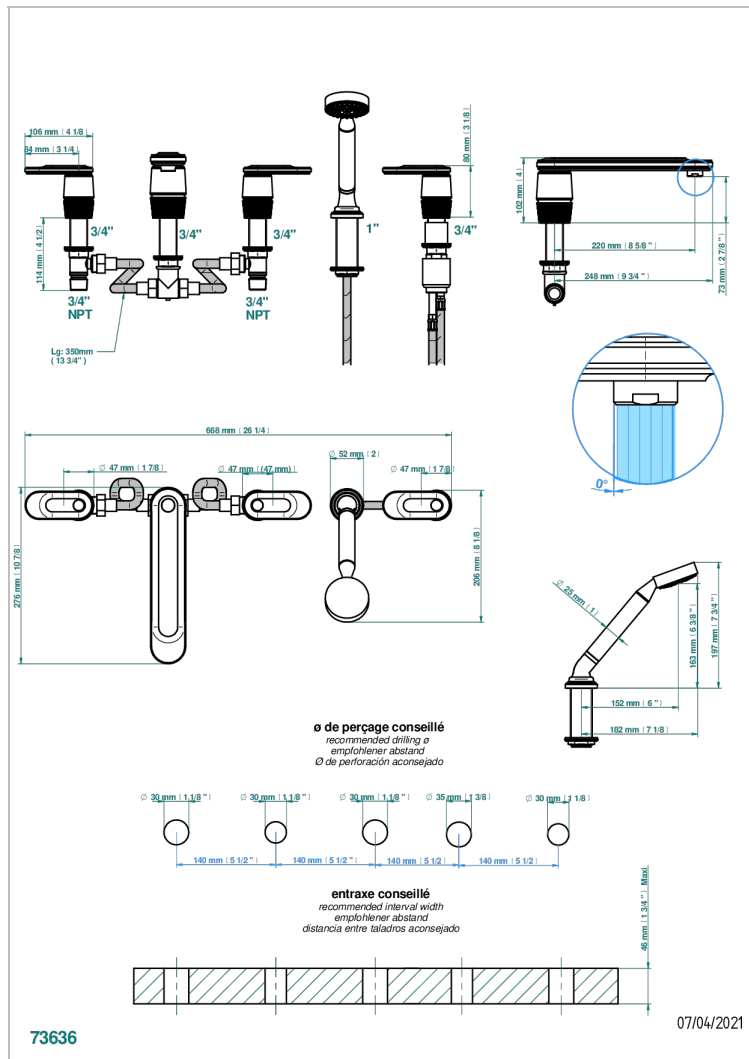

CORVAIR FIOR DI BOSCO WITH LEVER HANDLES

U8L-1132SGUS

Roman tub set with 2 x 3/4" valves and rim mounted ceramic mixer with progressive cartridge and handshower

CHARACTERISTIC

- Corvaire Fior di Bosco with lever handles
- Roman tub set with 2 x 3/4" valves and rim mounted ceramic mixer with progressive cartridge and handshower

TECHNICAL SPECS

- Reconnandé : 3 bars (max. 5 bars) - Advised : 43,5 psi (max. 72 psi)
- Bec : 35 l/min à 3 bars - Douchette : 9,5 l/min à 3 bars
- Spout : 9.26 gpm at 43.5 psi - Handshower : 2.5 gpm at 43.5 psi