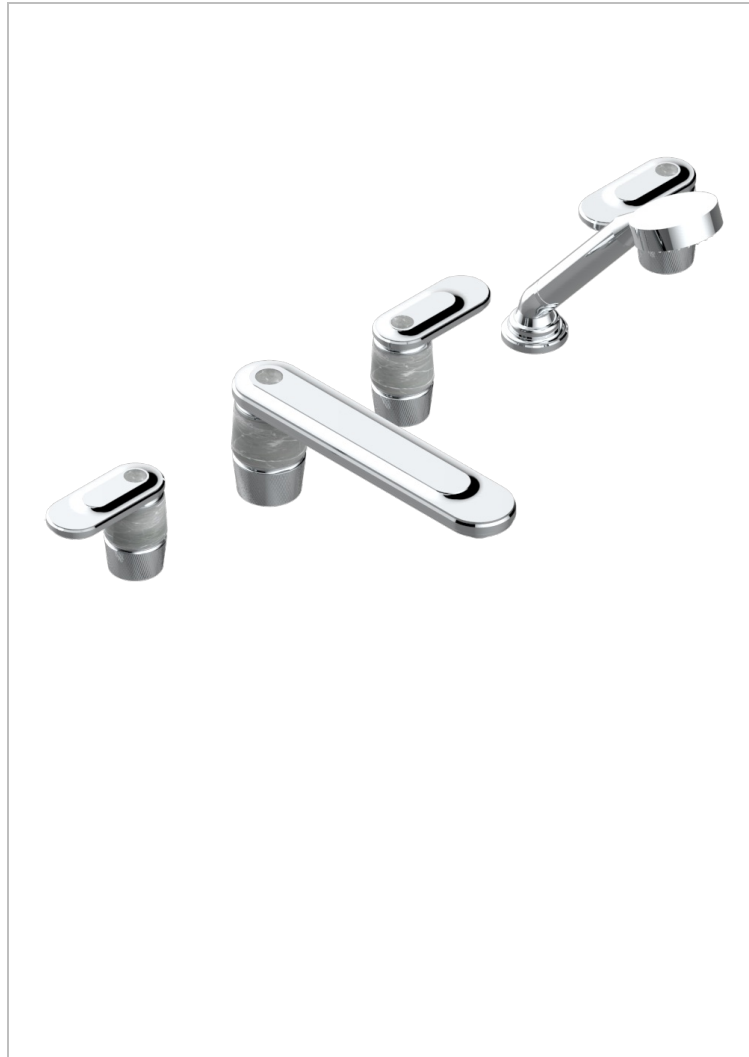

# CORVAIR FIOR DI BOSCO WITH LEVER

U8L-1132SG

5-hole bath/shower mixer with super goliath spout, 2 x 3/4" valves, and rim mounted handshower supplied by progressive cartridge mixer

## CHARACTERISTIC

- Corvair Fior di Bosco with lever
- 5-hole bath/shower mixer with super goliath spout, 2 x 3/4" valves, and rim mounted handshower supplied by progressive cartridge mixer

## TECHNICAL SPECS

- Recommandé : 3 bars (max. 5 bars) - Advised : 43,5 psi (max. 72 psi)
- Bec : 35 l/min à 3 bars - Douchette : 9,5 l/min à 3 bars
- Spout : 9.26 gpm at 43.5 psi - Handshower : 2.5 gpm at 43.5 psi