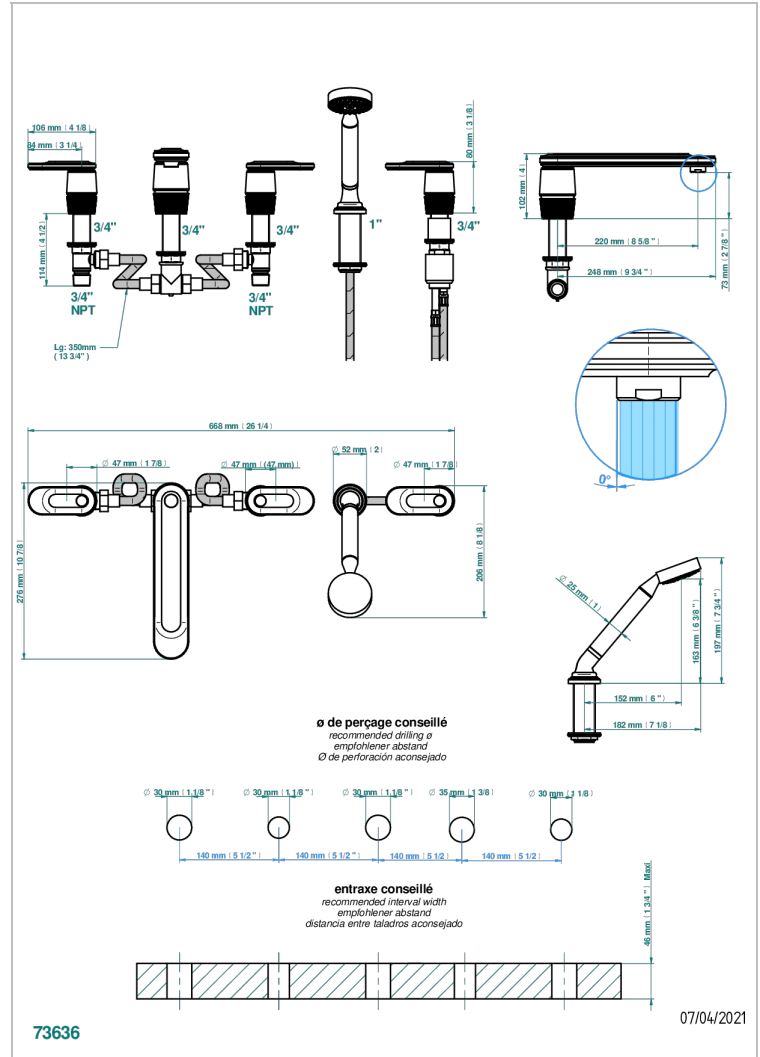

# CORVAIR FIOR DI BOSCO WITH LEVER

U8L-1132SG

5-hole bath/shower mixer with super goliath spout, 2 x 3/4" valves, and rim mounted handshower supplied by progressive cartridge mixer

## CHARACTERISTIC

- Corvair Fior di Bosco with lever
- 5-hole bath/shower mixer with super goliath spout, 2 x 3/4" valves, and rim mounted handshower supplied by progressive cartridge mixer

## TECHNICAL SPECS

- Recommandé : 3 bars (max. 5 bars) - Advised : 43,5 psi (max. 72 psi)
- Bec : 35 l/min à 3 bars - Douchette : 9,5 l/min à 3 bars
- Spout : 9.26 gpm at 43.5 psi - Handshower : 2.5 gpm at 43.5 psi