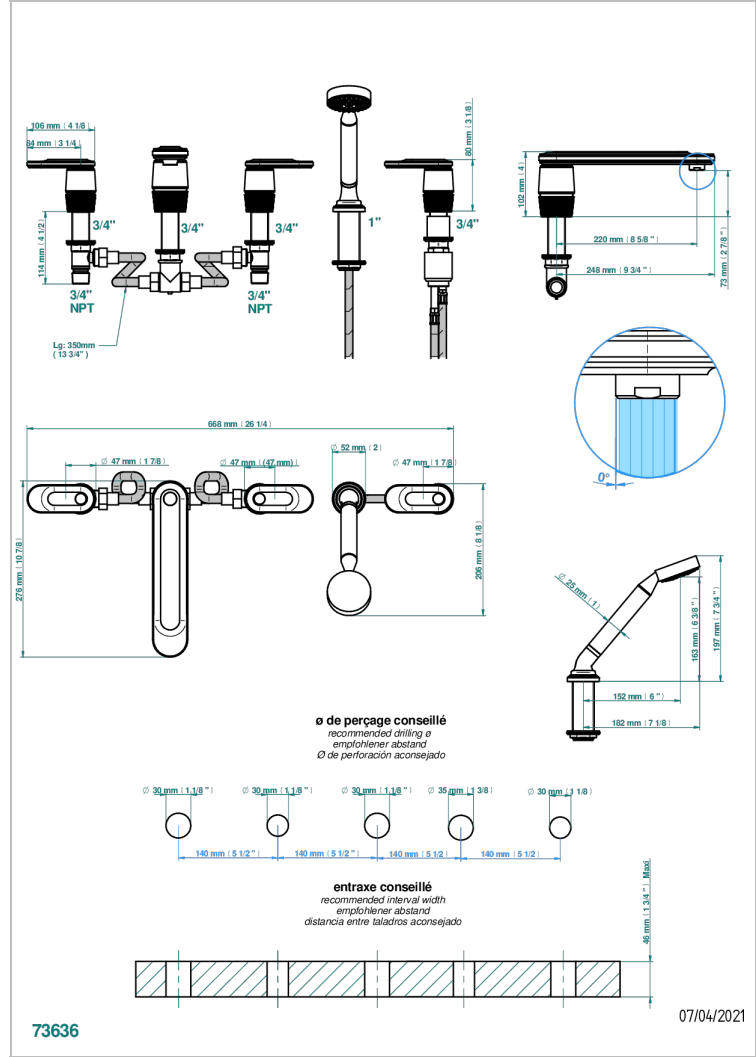

CORVAIR FIOR DI BOSCO WITH LEVER

U8L-1132SG

5-hole bath/shower mixer with super goliath spout, 2 x 3/4" valves, and rim mounted handshower supplied by progressive cartridge mixer

CHARACTERISTIC

- Corvoir Fior di Bosco with lever
- 5-hole bath/shower mixer with super goliath spout, 2 x 3/4" valves, and rim mounted handshower supplied by progressive cartridge mixer

TECHNICAL SPECS

- Recommandé : 3 bars (max. 5 bars) - Advised : 43,5 psi (max. 72 psi)
- Bec : 35 l/min à 3 bars - Douchette : 9,5 l/min à 3 bars
- Spout : 9.26 gpm at 43.5 psi - Handshower : 2.5 gpm at 43.5 psi