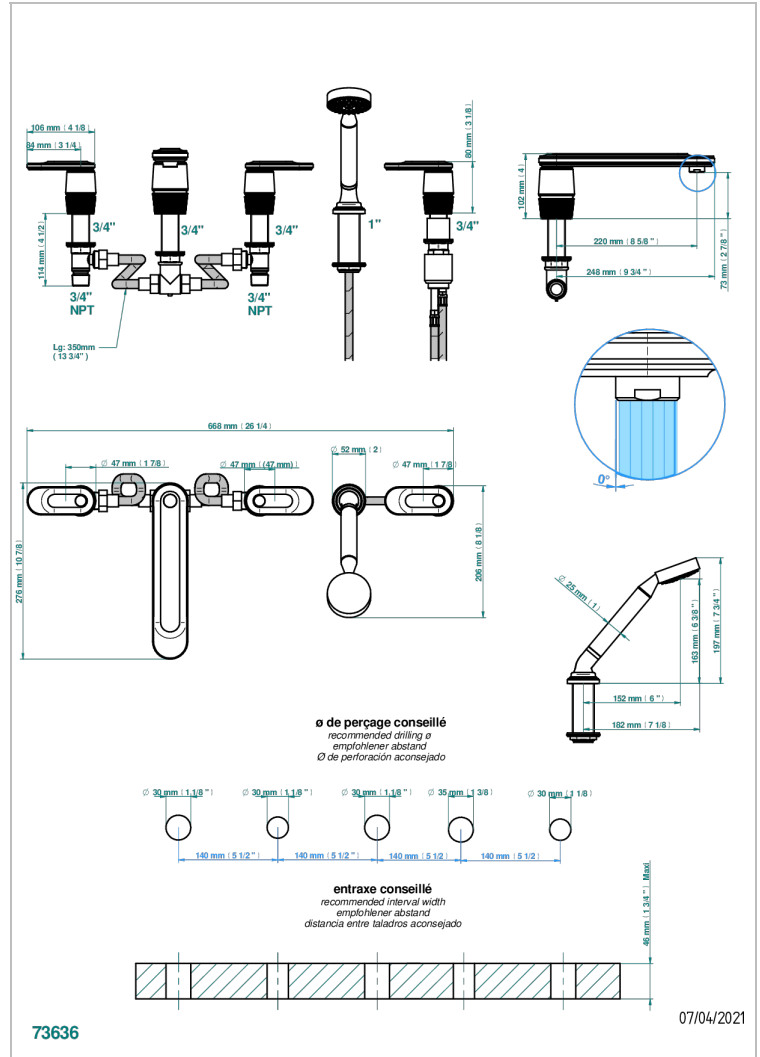

# CORVAIR FIOR DI BOSCO WITH LEVER

U8L-1132SG

5-hole bath/shower mixer with super goliath spout, 2 x 3/4" valves, and rim mounted handshower supplied by progressive cartridge mixer

THG  
PARIS

## CHARACTERISTIC

- Corvaire Fior di Bosco with lever
- 5-hole bath/shower mixer with super goliath spout, 2 x 3/4" valves, and rim mounted handshower supplied by progressive cartridge mixer

## TECHNICAL SPECS

- Recommandé : 3 bars (max. 5 bars) - Advised : 43,5 psi (max. 72 psi)
- Bec : 35 l/min à 3 bars - Douchette : 9,5 l/min à 3 bars
- Spout : 9.26 gpm at 43.5 psi - Handshower : 2.5 gpm at 43.5 psi