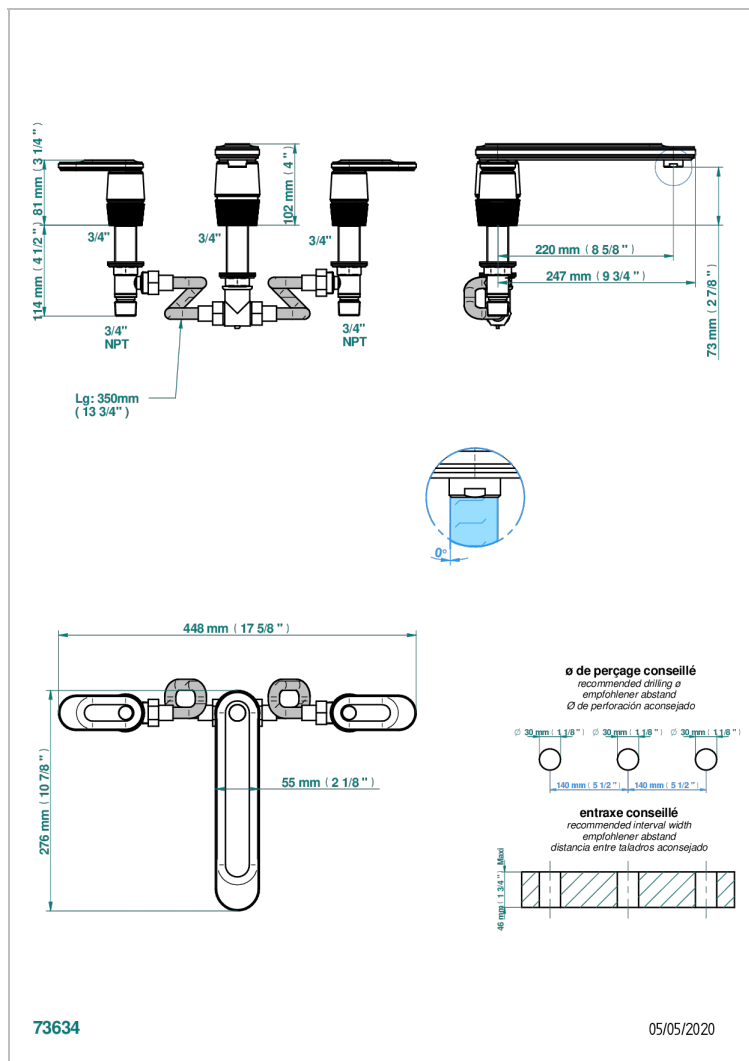

# CORVAIR FIOR DI BOSCO WITH LEVER HANDLES

U8L-25SGUS

Roman tub set with 3/4" valves

## CHARACTERISTIC

- Corvoir Fior di Bosco with lever handles
- Roman tub set with 3/4" valves

## TECHNICAL SPECS

- Recommandé : 3 bars (max. 5 bars) - Advised : 43,5 psi (max. 72 psi)
- Bec : 35 l/min à 3 bars
- Spout : 9.26 gpm at 43.5 psi