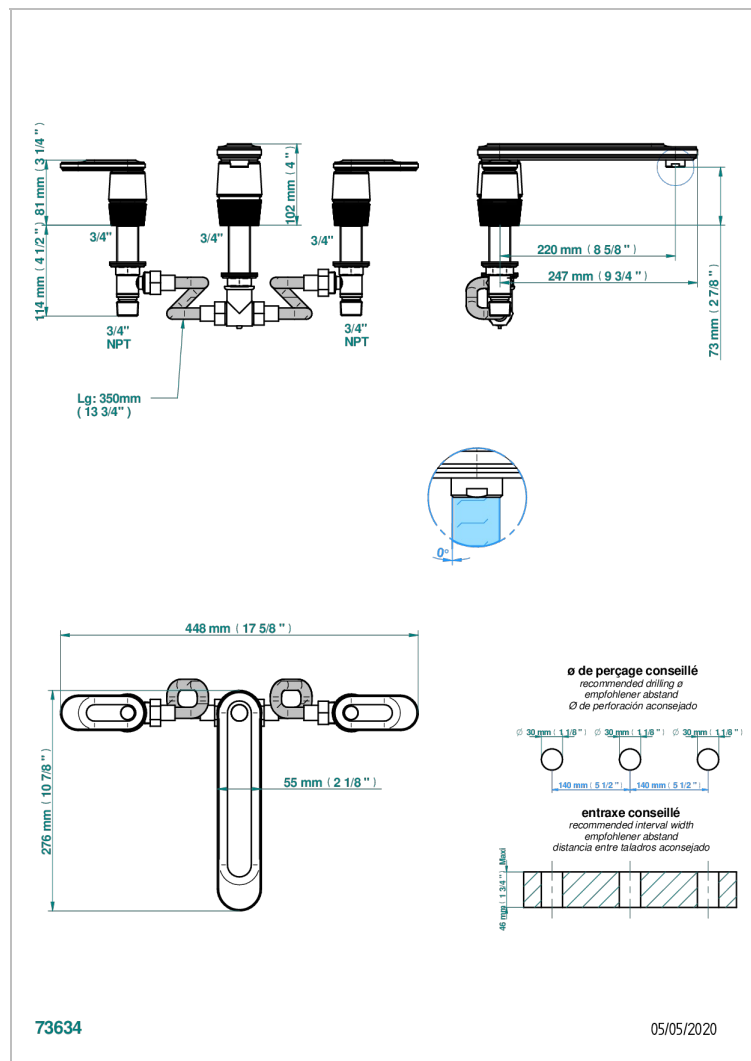

CORVAIR FIOR DI BOSCO WITH LEVER

U8L-25SG

Rim mounted 3-hole bath mixer, super goliath spout

CHARACTERISTIC

- ACS : 18ACCLY403
- NF : NF EN 200 - IID/A - Chrome

TECHNICAL SPECS

- Recommandé : 3 bars (max. 5 bars) - Advised : 43,5 psi (max. 72 psi)
- Bec : 35 l/min à 3 bars
- Spout : 9.26 gpm at 43.5 psi