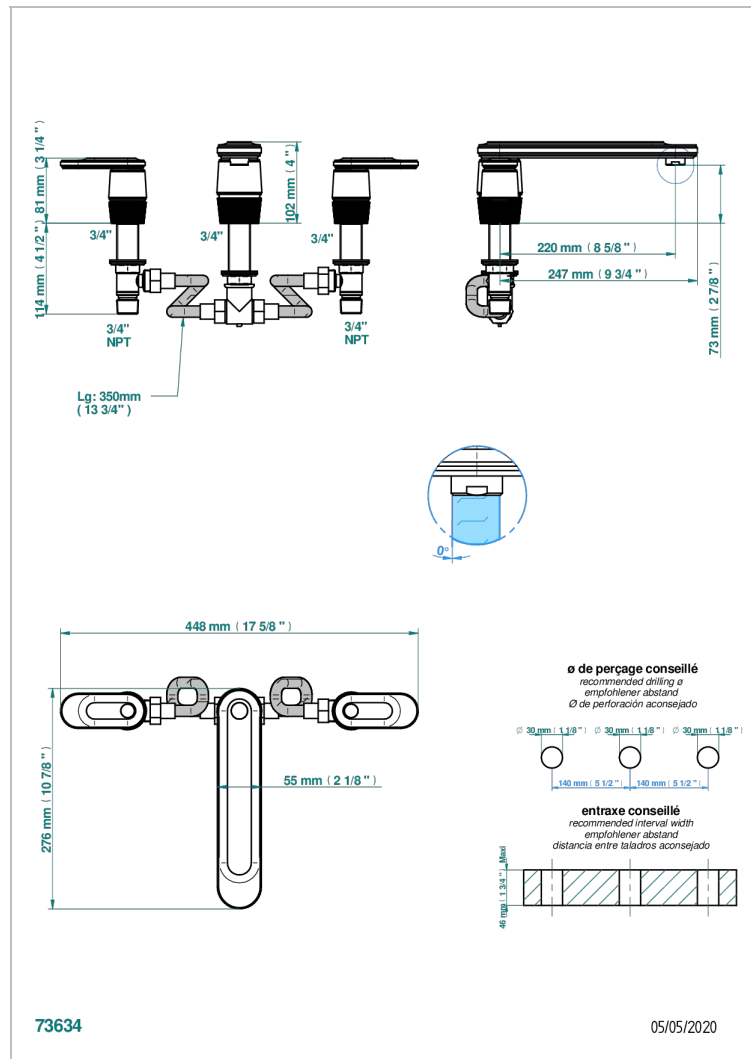

CORVAIR FIOR DI BOSCO WITH LEVER

U8L-25SG

Rim mounted 3-hole bath mixer, super goliath spout

CHARACTERISTIC

- ACS : 18ACCLY403
- NF : NF EN 200 - IID/A - Chrome

TECHNICAL SPECS

- Recommandé : 3 bars (max. 5 bars) - Advised : 43,5 psi (max. 72 psi)
- Bec : 35 l/min à 3 bars
- Spout : 9.26 gpm at 43.5 psi