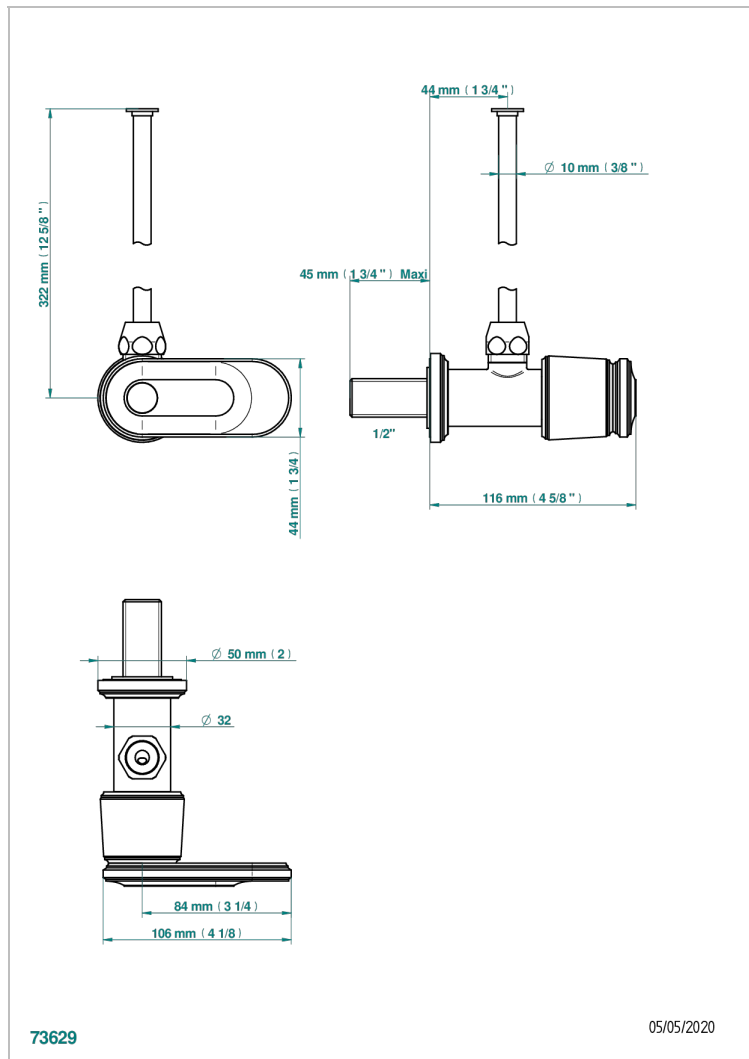

CORVAIR FIOR DI BOSCO WITH LEVER

U8L-181/S

1/2" stylised adjustable stop cock with 30 cm tube

73629

05/05/2020

CHARACTERISTIC

- Corvoir Fior di Bosco with lever
- 1/2" stylised adjustable stop cock with 30 cm tube