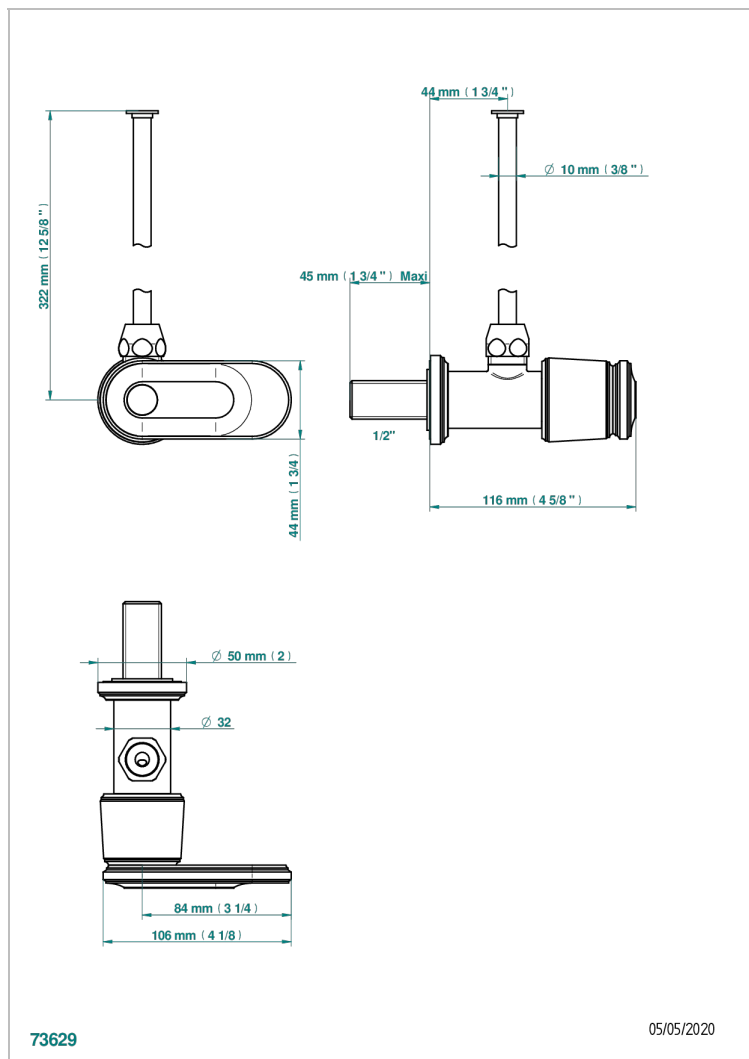

CORVAIR FIOR DI BOSCO WITH LEVER

U8L-181/S

1/2" stylised adjustable stop cock with 30 cm tube

CHARACTERISTIC

- Corvoir Fior di Bosco with lever
- 1/2" stylised adjustable stop cock with 30 cm tube

AVAILABLE FINITIONS