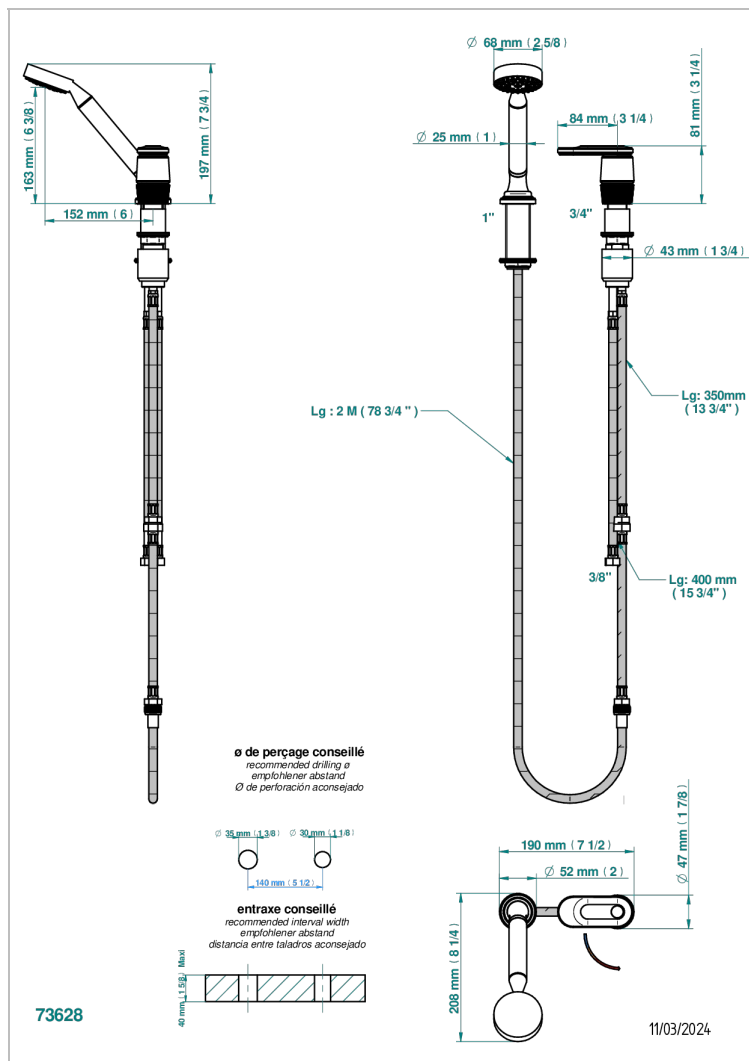

CORVAIR FIOR DI BOSCO WITH LEVER HANDLES

U8L-6532/60A

Deck mounted mixer with handshower, progressive cartridge

CHARACTERISTIC

- ACS : 22ACCLY009

STANDARDS

AVAILABLE FINITIONS

Black ceram - D30
Blush PVD - H62
Brass color PVD - H49
Brown bronze color PVD - F33
Chrome polished - A02
Gold color PVD - H52

Gold mat - F07
Gold polished - F01
Graphite PVD - H64
Light coated bronze - D01
Matt Umber PVD - H67
Matt blush PVD - H60

Matt brass color PVD - H50
Matt brown bronze color PVD - F34
Matt chrome (American satin) - C02
Matt gold color PVD - H53
Matt graphite PVD - H65
Matt nickel (American satin) - C01

Matt nickel color PVD - H56
Nickel color PVD - H55
Nickel polished - B01
Soft gold - F30
Soft matt gold - F31
Umber PVD - H66

TECHNICAL SPECS

- Reconnmandé : 3 bars (max. 5 bars) - Advised : 43,5 psi (max. 72 psi)
- 9,5 l/min à 3 bars (2.5 gpm at 43.5 psi)