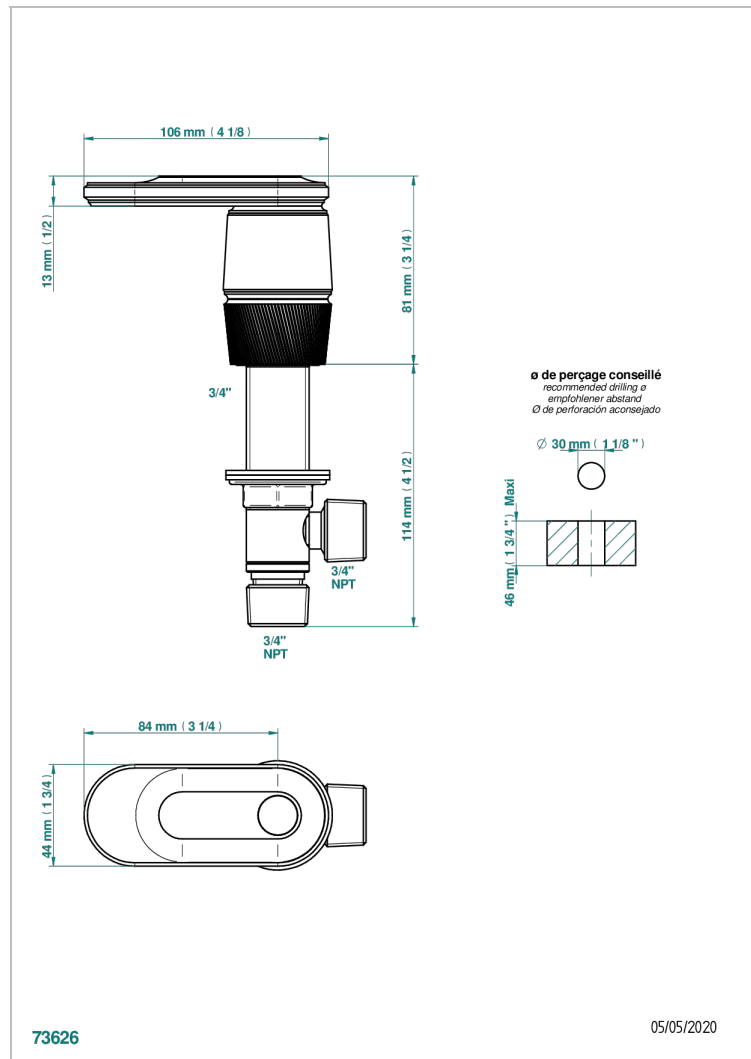

CORVAIR FIOR DI BOSCO WITH LEVER HANDLES

U8L-36/HUS

3/4" deck valve with trim - Hot

CHARACTERISTIC

- ASME : ASME A112.18.1-2011/CSA B125.1-11

STANDARDS

AVAILABLE FINITIONS

Black ceram - D30
Blush PVD - H62
Brass color PVD - H49
Brown bronze color PVD - F33
Chrome polished - A02
Gold color PVD - H52