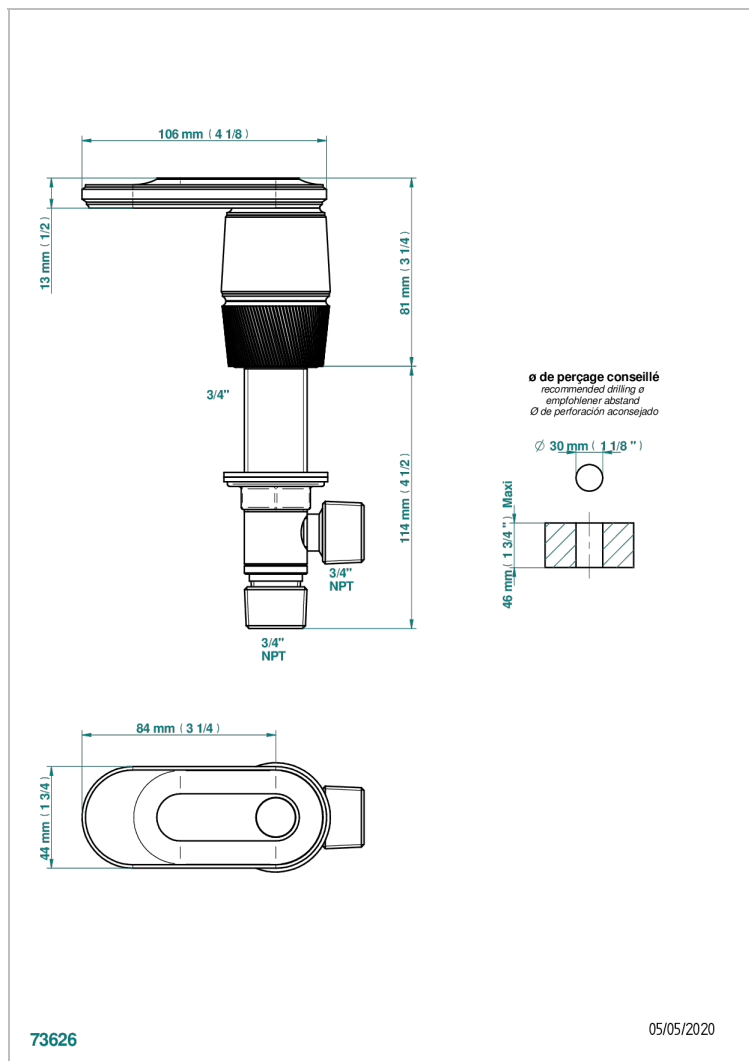

CORVAIR FIOR DI BOSCO WITH LEVER

U8L-36/H

Rim mounted 3/4" valve, hot

CHARACTERISTIC

- Corvaire Fior di Bosco with lever
- Rim mounted 3/4" valve, hot

AVAILABLE FINITIONS

Black ceram - D30
Blush PVD - H62
Brass color PVD - H49
Brown bronze color PVD - F33
Gold color PVD - H52
Graphite PVD - H64