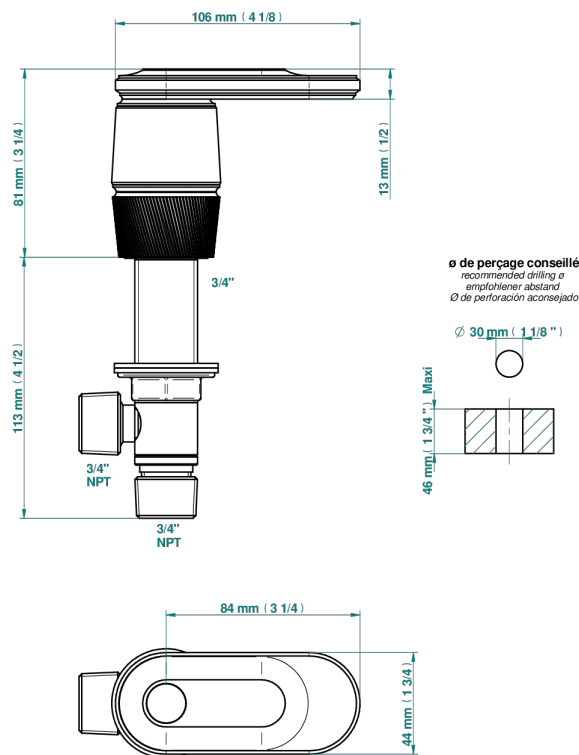

CORVAIR FIOR DI BOSCO WITH LEVER HANDLES

U8L-36/CUS

3/4" deck valve with trim - Cold

73625

05/05/2020

CHARACTERISTIC

- ASME : ASME A112.18.1-2011/CSA B125.1-11

STANDARDS