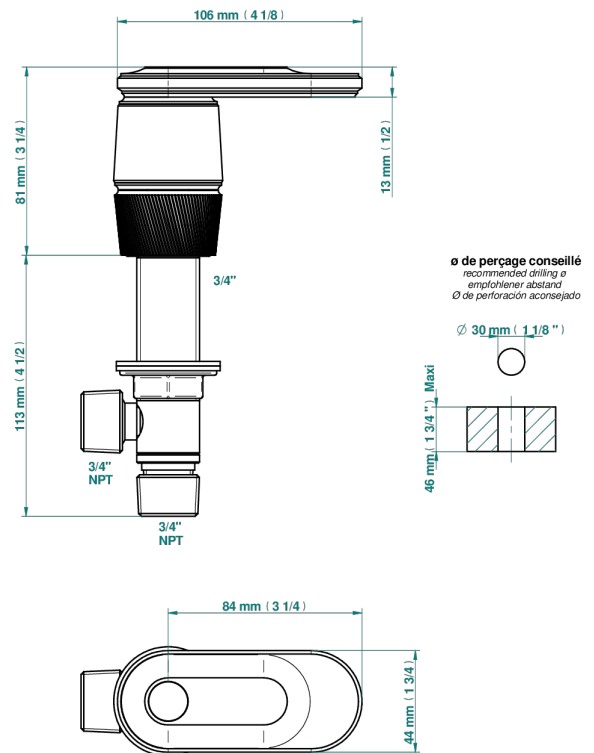

# CORVAIR FIOR DI BOSCO WITH LEVER

U8L-36/C

Rim mounted 3/4" valve, cold

THG<sup>®</sup>  
PARIS

73625

05/05/2020

## CHARACTERISTIC

- Corvoir Fior di Bosco with lever
- Rim mounted 3/4" valve, cold