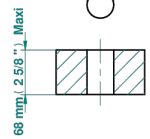

Ø 30 mm (1.18")