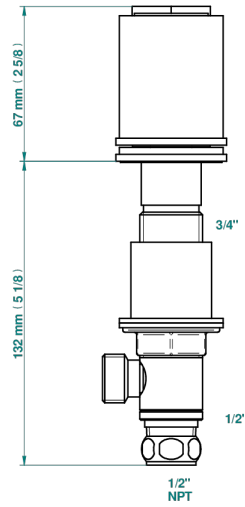

LE 9 NERO MARQUINA

G2I-35/CUS

1/2" deck valve with trim for lavatory - Cold

Ø 30 mm (1.18")

73622

04/05/2020

CHARACTERISTIC

- Le 9 Nero Marquina
- 1/2" deck valve with trim for lavatory - Cold

AVAILABLE FINITIONS

Black ceram - D30
Blush PVD - H62
Brass color PVD - H49
Brown bronze color PVD - F33
Chrome polished - A02
Chrome polished / gold polished - G02

Gold color PVD - H52
Gold mat - F07
Gold polished - F01
Graphite PVD - H64
Matt Umber PVD - H67
Matt blush PVD - H60

Matt brass color PVD - H50
Matt brown bronze color PVD - F34
Matt chrome (American satin) - C02
Matt gold color PVD - H53
Matt graphite PVD - H65
Matt nickel (American satin) - C01

Matt nickel color PVD - H56
Natural smoked Brass - A13
Nickel antique / Sovereign - H28
Nickel color PVD - H55
Nickel polished - B01
Soft gold - F30

Soft matt gold - F31
Umber PVD - H66