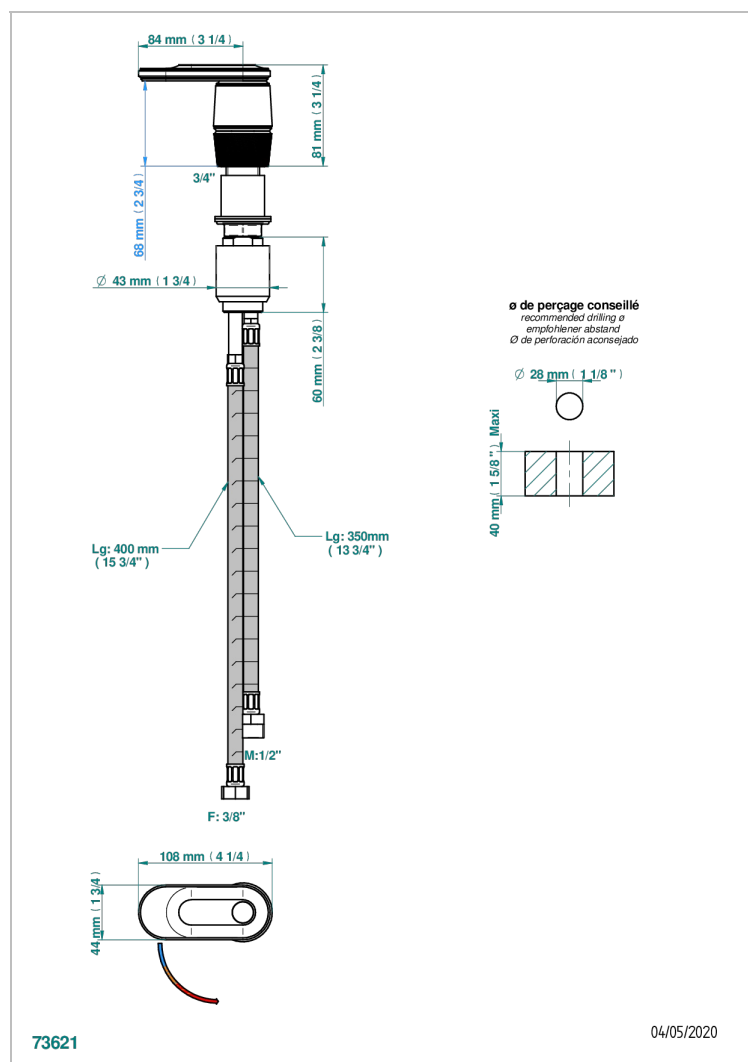

CORVAIR FIOR DI BOSCO WITH LEVER HANDLES

U8L-6532

Rim mounted ceramic mixer with progressive cartridge

CHARACTERISTIC

- ACS : 22ACCLY009

STANDARDS

TECHNICAL SPECS

- Recommandé : 3 bars (max. 5 bars) - Advised : 43,5 psi (max. 72 psi)
- 25 l/min à 3 bars (6.6 gpm at 43.5 psi)