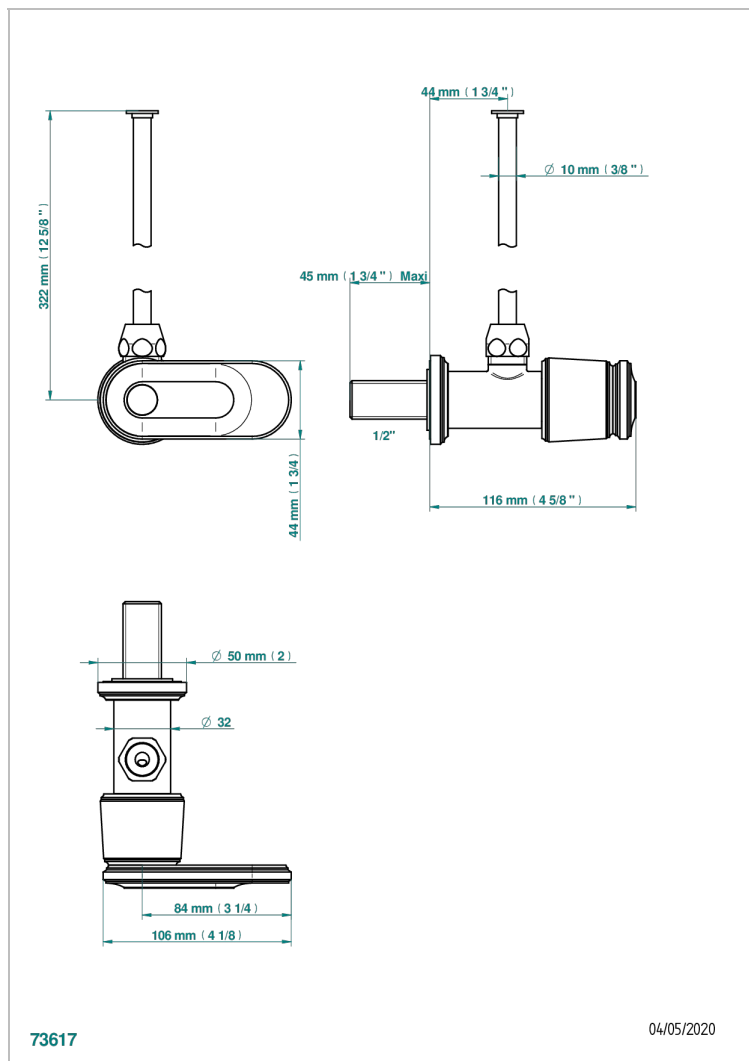

CORVAIR PORTORO WITH LEVER

U8J-181/S

1/2" stylised adjustable stop cock with 30 cm tube

THG[®]
PARIS

CHARACTERISTIC

- Corvaair Portoro with lever
- 1/2" stylised adjustable stop cock with 30 cm tube

AVAILABLE FINITIONS