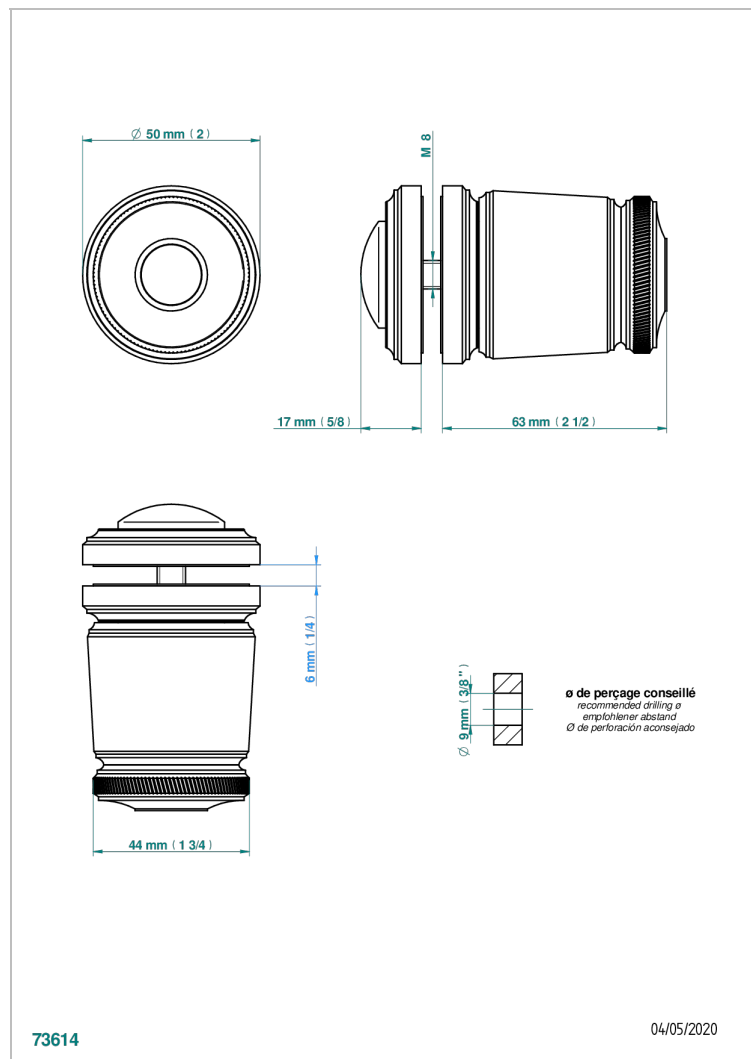

CORVAIR FIOR DI BOSCO WITH LEVER HANDLES

U8L-639V

Large knob

CHARACTERISTIC

- Corvoir Fior di Bosco with lever handles
- Large knob

AVAILABLE FINITIONS

Black ceram - D30
Blush PVD - H62
Brass color PVD - H49
Brown bronze color PVD - F33
Chrome polished - A02
Gold color PVD - H52