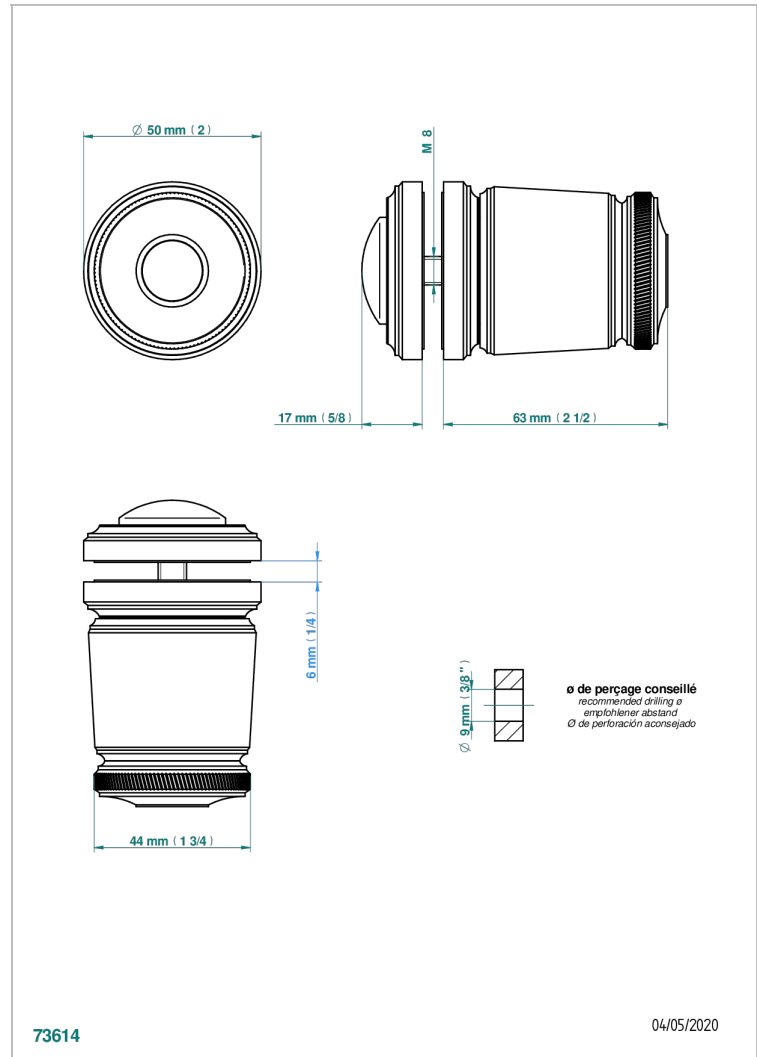

CORVAIR FIOR DI BOSCO WITH LEVER

U8L-639V

Large door knob

THG[®]
PARIS

CHARACTERISTIC

- Corvoir Fior di Bosco with lever
- Large door knob

AVAILABLE FINITIONS

Black ceram - D30
Blush PVD - H62
Brass color PVD - H49
Brown bronze color PVD - F33
Gold color PVD - H52
Graphite PVD - H64