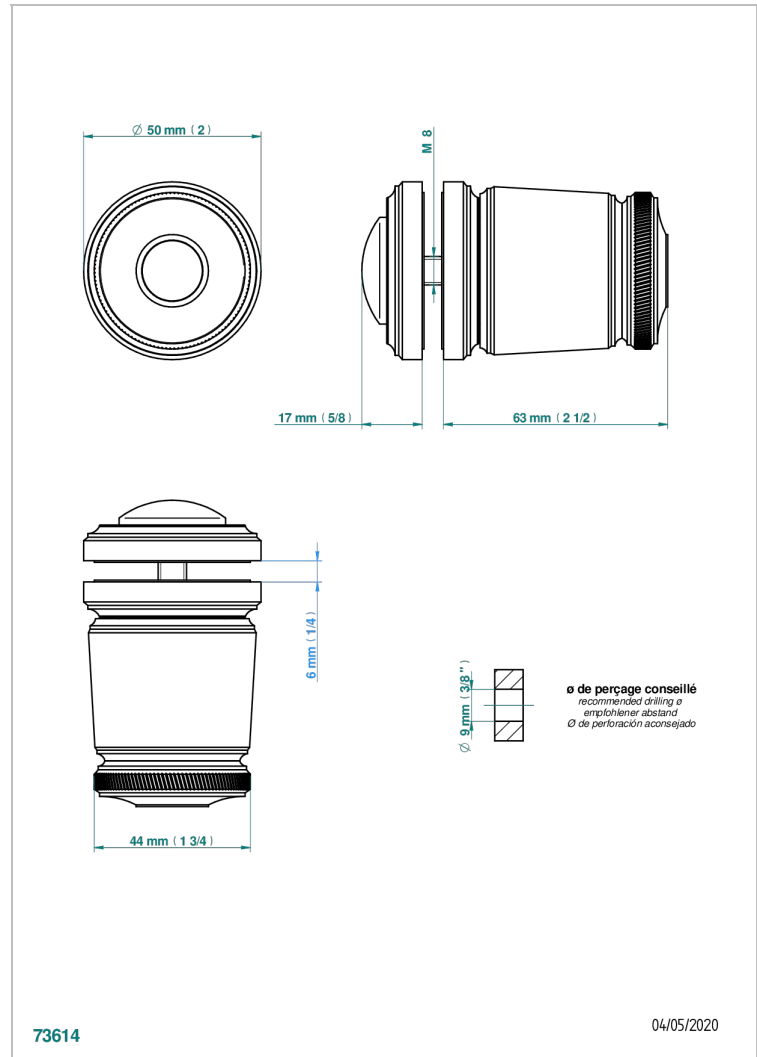

## CHARACTERISTIC

- Corvoir Fior di Bosco with lever
- Large door knob