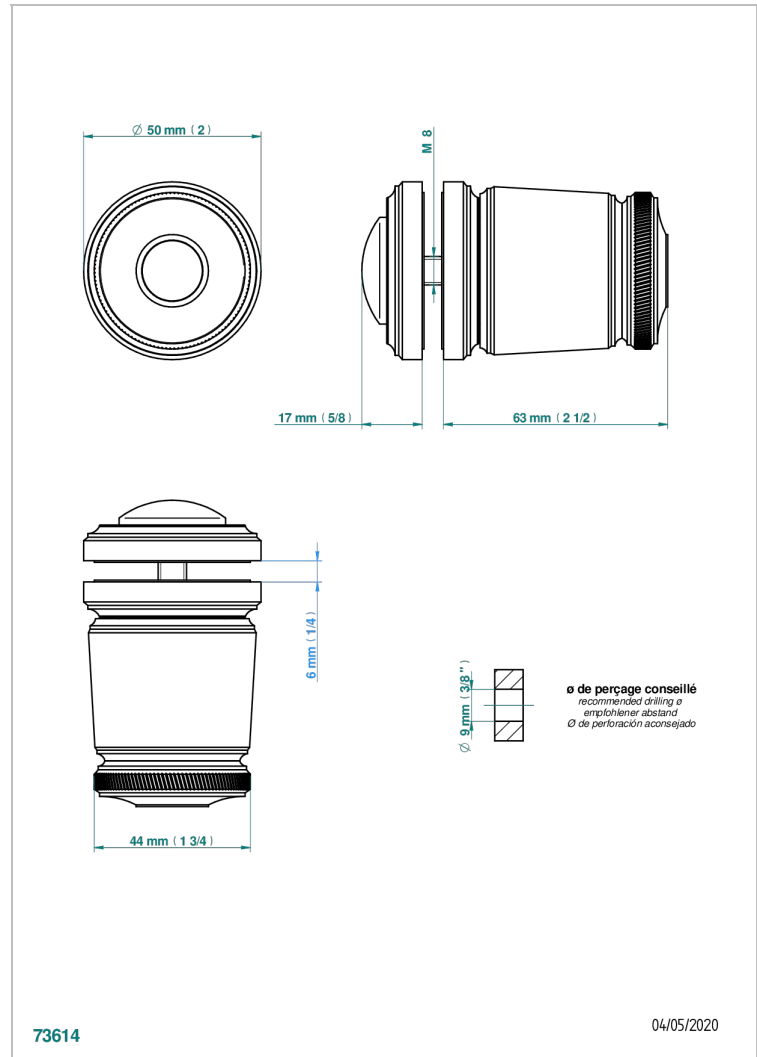

CORVAIR FIOR DI BOSCO

U8K-639V

Large door knob

THG[®]
PARIS

CHARACTERISTIC

- Corvoir Fior di Bosco
- Large door knob

AVAILABLE FINITIONS

Black ceram - D30
Blush PVD - H62
Brass color PVD - H49
Brown bronze color PVD - F33
Gold color PVD - H52
Graphite PVD - H64