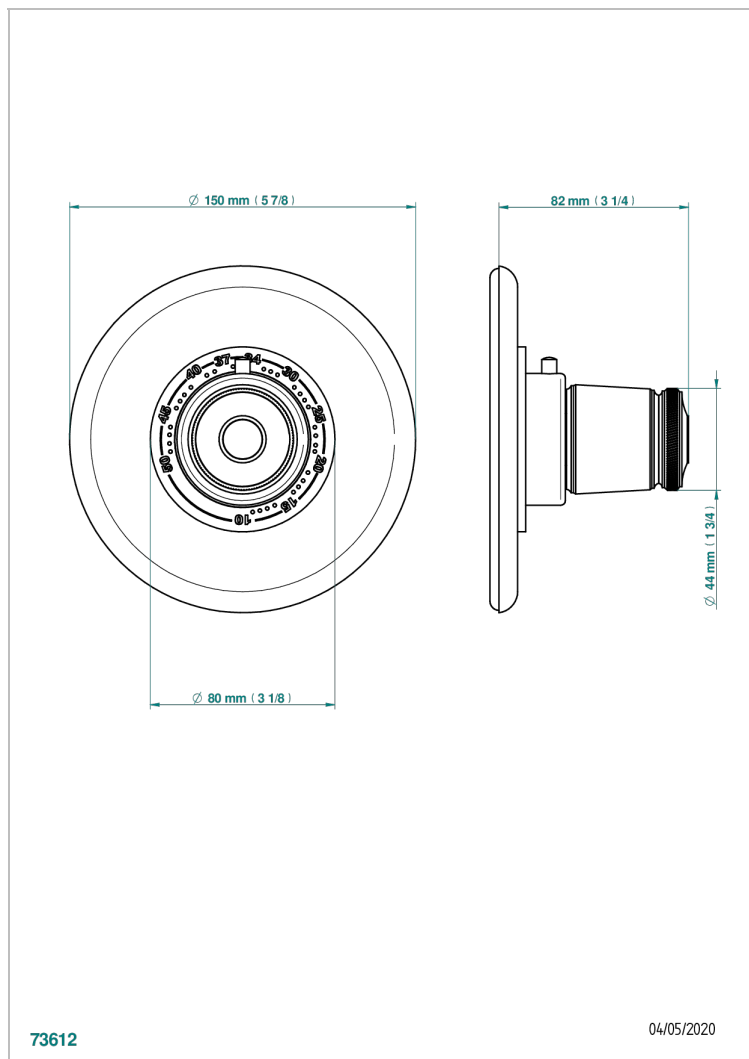

# CORVAIR FIOR DI BOSCO

U8K-15EN16US

Trim plate and handle for eurotherm valve

THG<sup>®</sup>  
PARIS

## CARACTERÍSTICAS

- Corvair Fior di Bosco
- Trim plate and handle for eurotherm valve