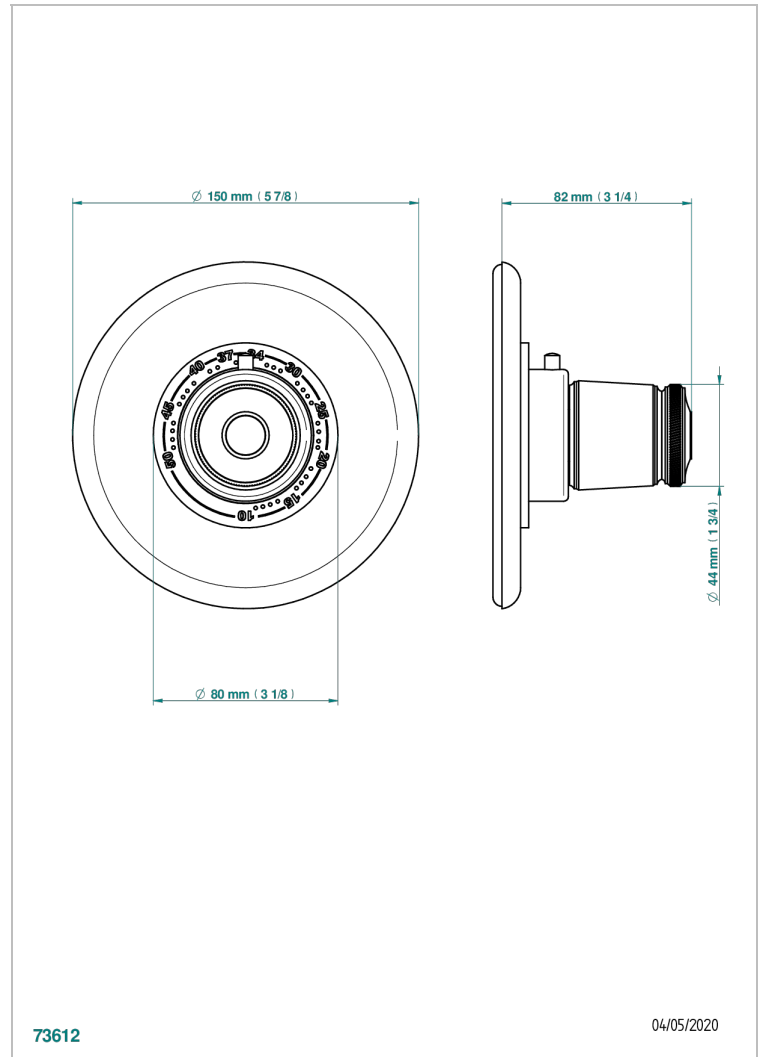

CORVAIR FIOR DI BOSCO

U8K-15EN16US

Trim plate and handle for eurotherm valve 8200/us & 8300/us

THG[®]
PARIS

CHARACTERISTIC

- Corvair Fior di Bosco
- Trim plate and handle for eurotherm valve 8200/us & 8300/us