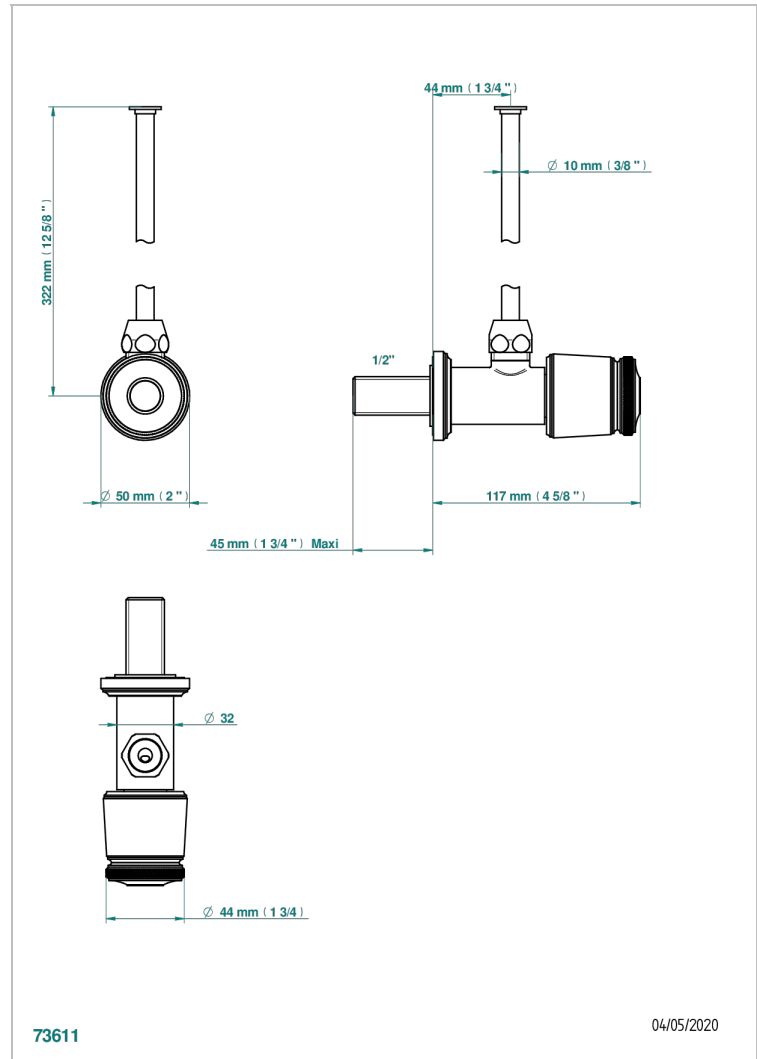

CORVAIR FIOR DI BOSCO

U8K-181/S

1/2" stylised adjustable stop cock with 30 cm tube

THG[®]
PARIS

CHARACTERISTIC

- Corvair Fior di Bosco
- 1/2" stylised adjustable stop cock with 30 cm tube

AVAILABLE FINITIONS