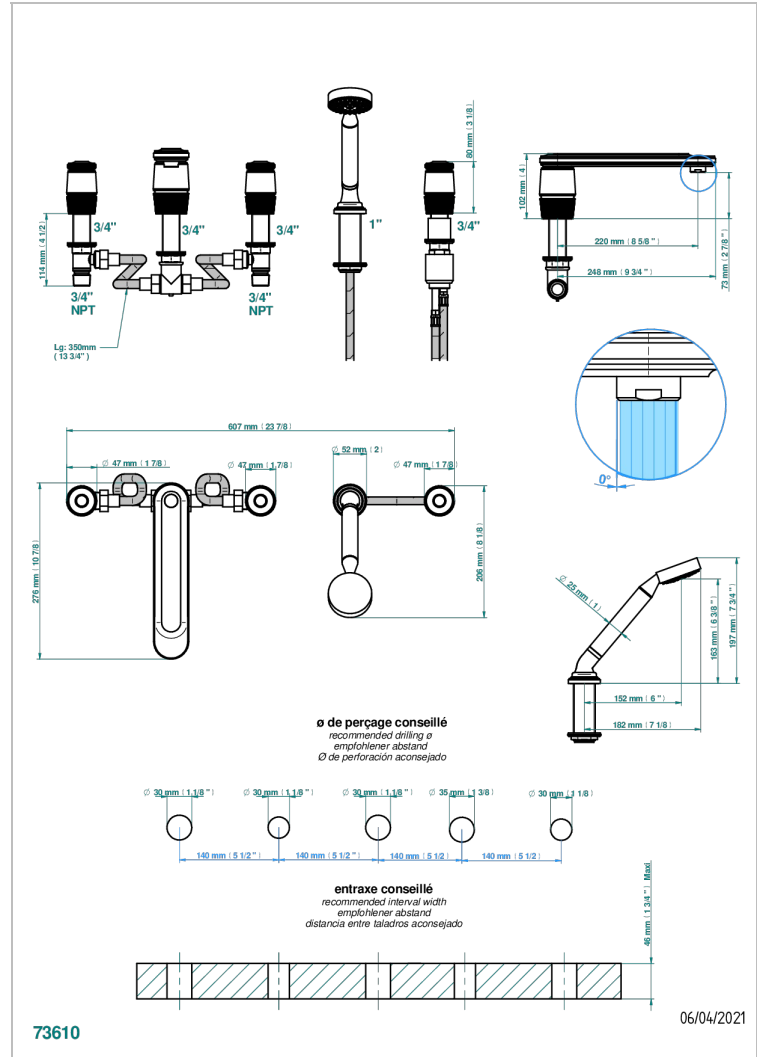

# CORVAIR FIOR DI BOSCO

U8K-1132SG

THG  
PARIS

5-hole bath/shower mixer with super goliath spout, 2 x 3/4" valves, and rim mounted handshower supplied by progressive cartridge mixer

## CHARACTERISTIC

- Corvoir Fior di Bosco
- 5-hole bath/shower mixer with super goliath spout, 2 x 3/4" valves, and rim mounted handshower supplied by progressive cartridge mixer

## TECHNICAL SPECS

- Recommandé : 3 bars (max. 5 bars) - Advised : 43,5 psi (max. 72 psi)
- Bec : 35 l/min à 3 bars - Douchette : 9,5 l/min à 3 bars
- Spout : 9.26 gpm at 43.5 psi - Handshower : 2.5 gpm at 43.5 psi