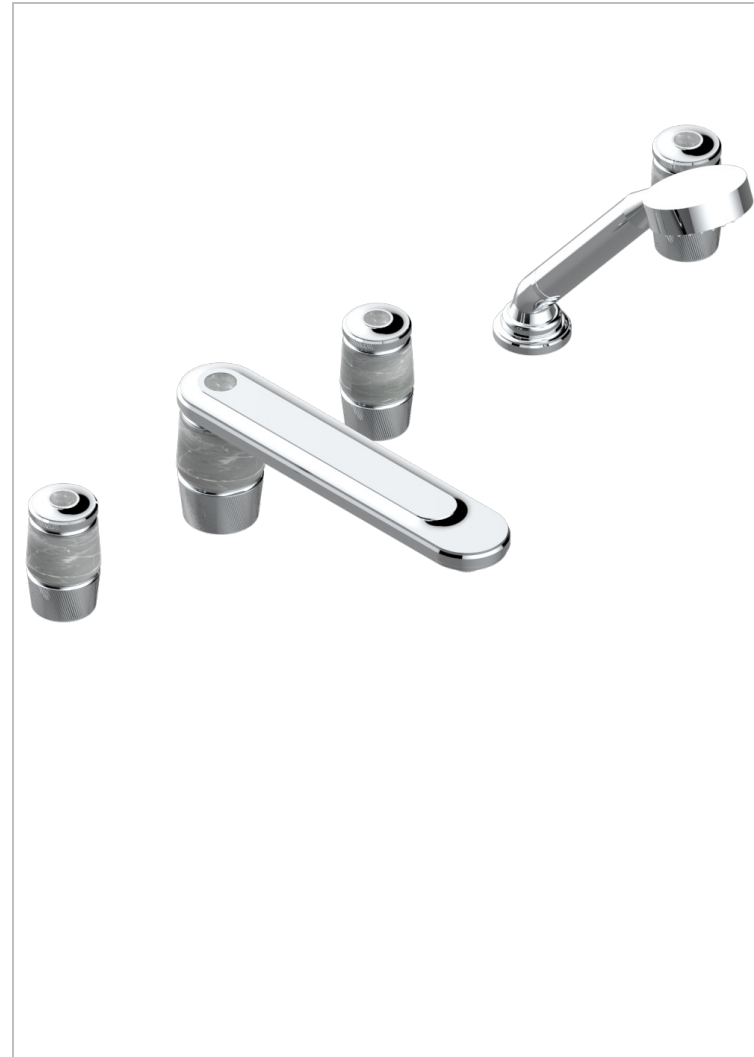

# CORVAIR FIOR DI BOSCO

U8K-1132SG

THG  
PARIS

5-hole bath/shower mixer with super goliath spout, 2 x 3/4" valves, and rim mounted handshower supplied by progressive cartridge mixer

## CHARACTERISTIC

- Corvoir Fior di Bosco
- 5-hole bath/shower mixer with super goliath spout, 2 x 3/4" valves, and rim mounted handshower supplied by progressive cartridge mixer

## TECHNICAL SPECS

- Recommandé : 3 bars (max. 5 bars) - Advised : 43,5 psi (max. 72 psi)
- Bec : 35 l/min à 3 bars - Douchette : 9,5 l/min à 3 bars
- Spout : 9.26 gpm at 43.5 psi - Handshower : 2.5 gpm at 43.5 psi