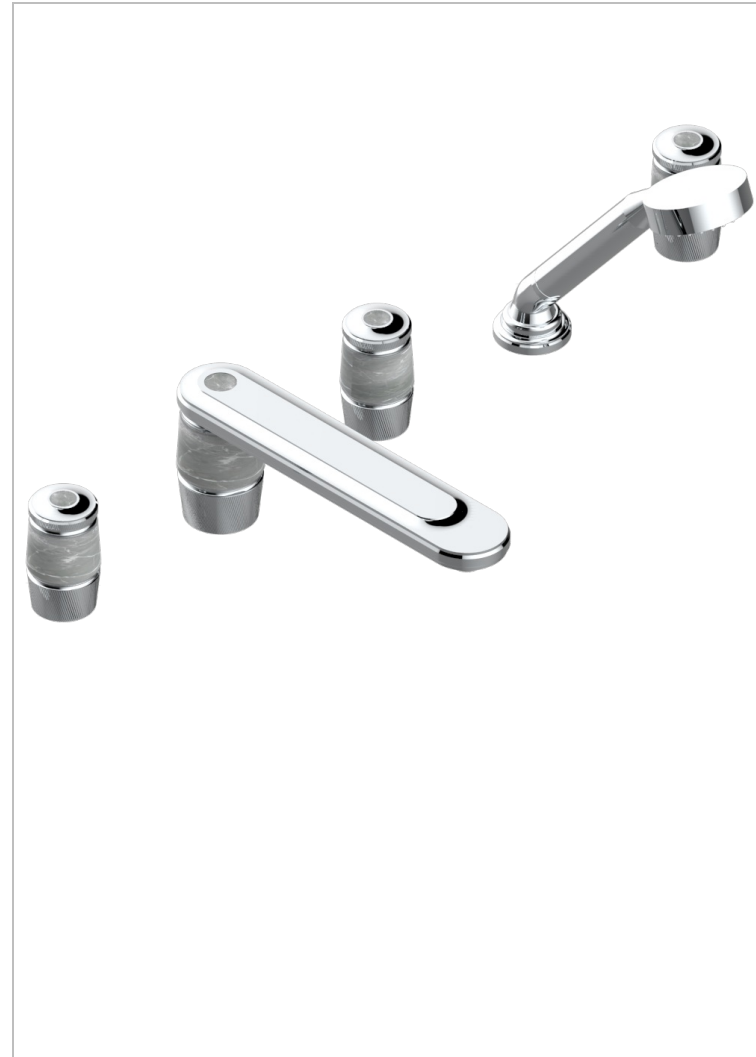

# CORVAIR FIOR DI BOSCO

U8K-1132SG

5-hole bath/shower mixer with super goliath spout, 2 x 3/4" valves, and rim mounted handshower supplied by progressive cartridge mixer

## CHARACTERISTIC

- Corvoir Fior di Bosco
- 5-hole bath/shower mixer with super goliath spout, 2 x 3/4" valves, and rim mounted handshower supplied by progressive cartridge mixer

## TECHNICAL SPECS

- Recommandé : 3 bars (max. 5 bars) - Advised : 43,5 psi (max. 72 psi)
- Bec : 35 l/min à 3 bars - Douchette : 9,5 l/min à 3 bars
- Spout : 9.26 gpm at 43.5 psi - Handshower : 2.5 gpm at 43.5 psi