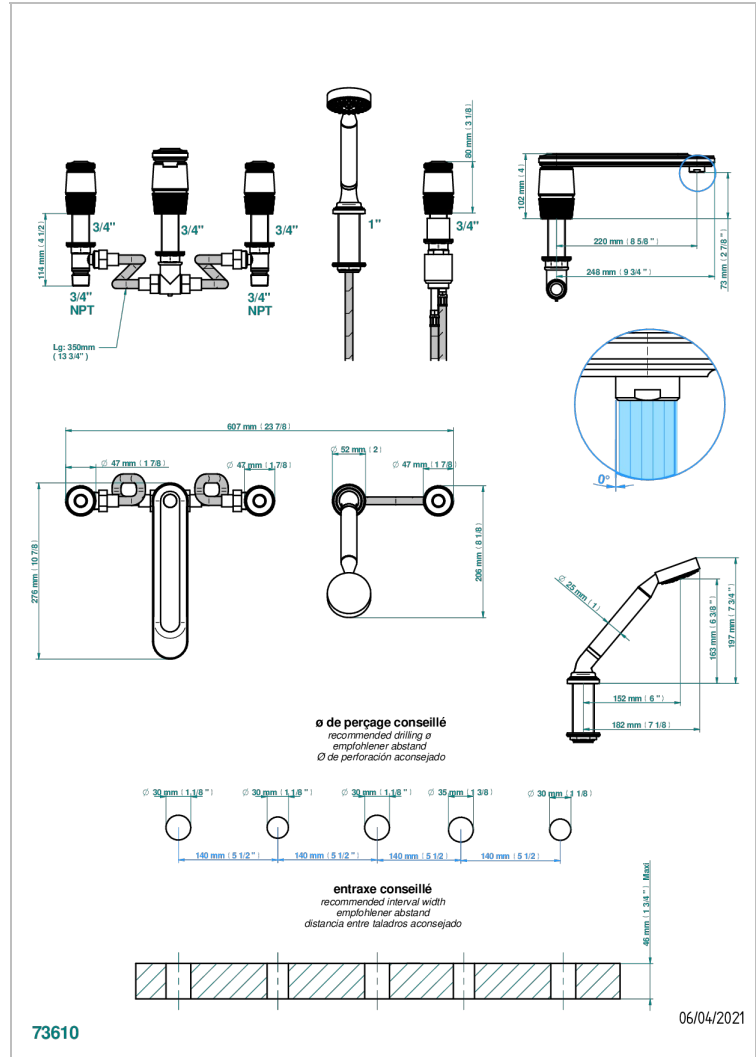

# CORVAIR FIOR DI BOSCO

U8K-1132SG

5-hole bath/shower mixer with super goliath spout, 2 x 3/4" valves, and rim mounted handshower supplied by progressive cartridge mixer

## CHARACTERISTIC

- Corvoir Fior di Bosco
- 5-hole bath/shower mixer with super goliath spout, 2 x 3/4" valves, and rim mounted handshower supplied by progressive cartridge mixer

## TECHNICAL SPECS

- Recommandé : 3 bars (max. 5 bars) - Advised : 43,5 psi (max. 72 psi)
- Bec : 35 l/min à 3 bars - Douchette : 9,5 l/min à 3 bars
- Spout : 9.26 gpm at 43.5 psi - Handshower : 2.5 gpm at 43.5 psi