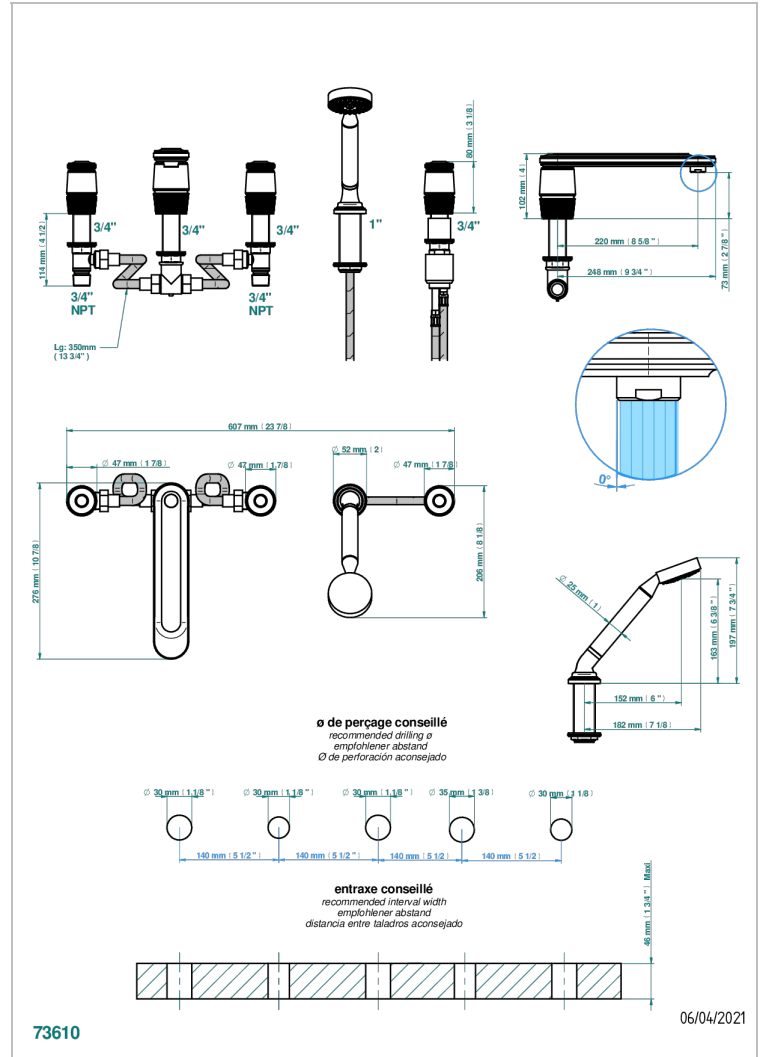

# CORVAIR FIOR DI BOSCO

U8K-1132SG

THG  
PARIS

5-hole bath/shower mixer with super goliath spout, 2 x 3/4" valves, and rim mounted handshower supplied by progressive cartridge mixer

## CHARACTERISTIC

- Corvoir Fior di Bosco
- 5-hole bath/shower mixer with super goliath spout, 2 x 3/4" valves, and rim mounted handshower supplied by progressive cartridge mixer

## TECHNICAL SPECS

- Recommandé : 3 bars (max. 5 bars) - Advised : 43,5 psi (max. 72 psi)
- Bec : 35 l/min à 3 bars - Douchette : 9,5 l/min à 3 bars
- Spout : 9.26 gpm at 43.5 psi - Handshower : 2.5 gpm at 43.5 psi