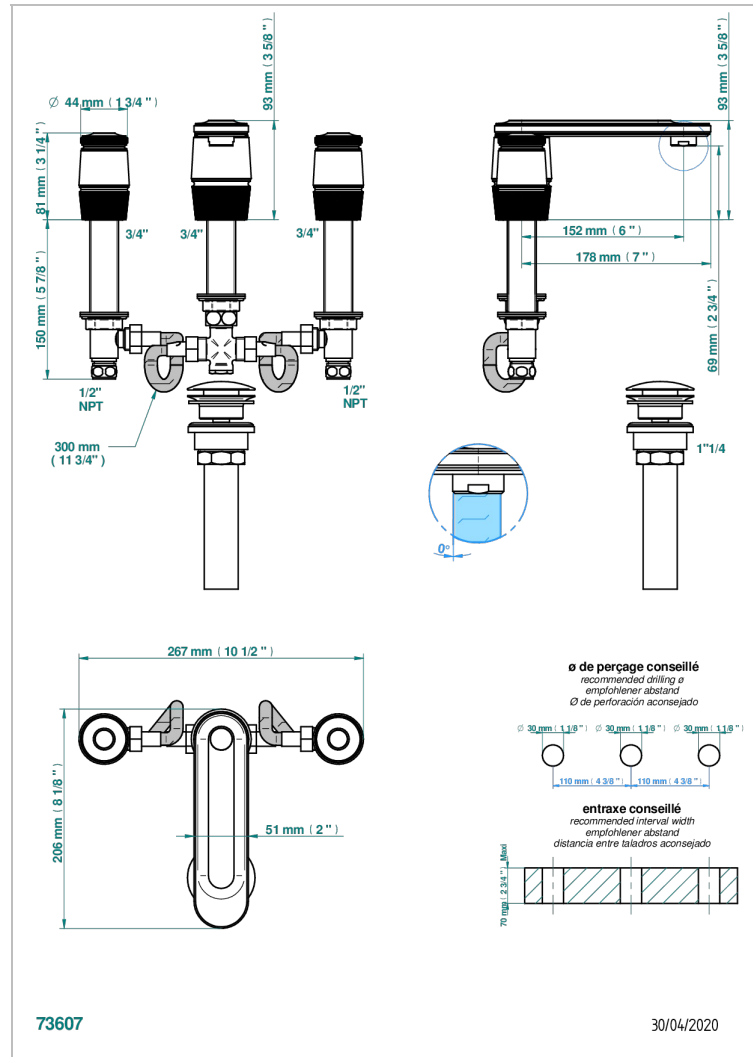

# CORVAIR FIOR DI BOSCO

U8K-151M/US

Rim mounted 3-hole basin mixer with waste for marble

THG<sup>®</sup>  
PARIS

## CARACTERÍSTICAS

- Corvaair Fior di Bosco
- Rim mounted 3-hole basin mixer with waste for marble