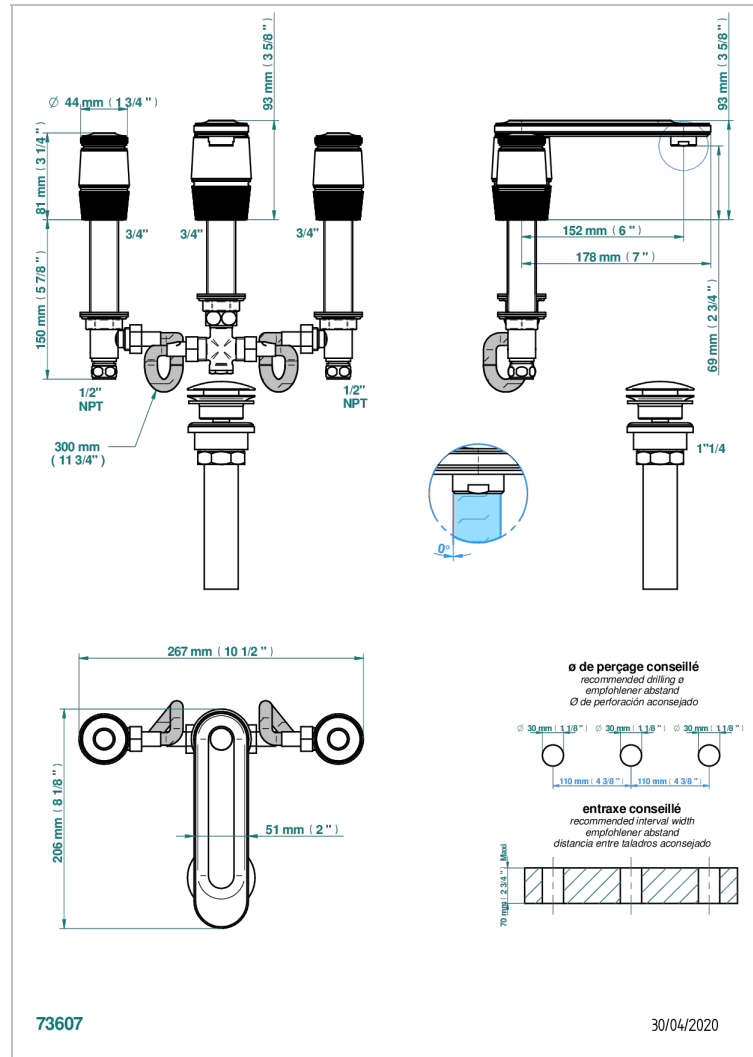

# CORVAIR FIOR DI BOSCO

U8K-151M/US

Widespread lavatory set with drain for 1 1/4" + countertop

## CHARACTERISTIC

- Corvaair Fior di Bosco
- Widespread lavatory set with drain for 1 1/4" + countertop