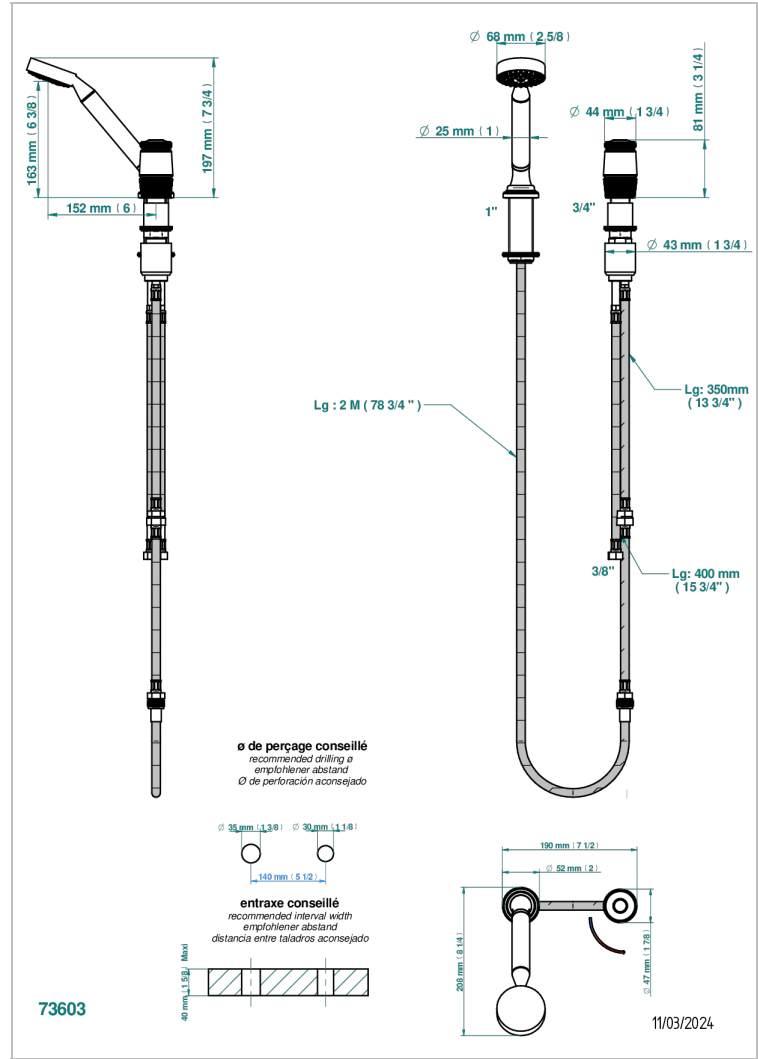

CORVAIR FIOR DI BOSCO

U8K-6532/60A

Deck mounted mixer with handshower, progressive cartridge

THG[®]
PARIS

CHARACTERISTIC

- ACS : 22ACCLY009

STANDARDS

TECHNICAL SPECS

- Recommandé : 3 bars (max. 5 bars) - Advised : 43,5 psi (max. 72 psi)
- 9,5 l/min à 3 bars (2.5 gpm at 43.5 psi)

AVAILABLE FINITIONS

Black ceram - D30
Blush PVD - H62
Brass color PVD - H49
Brown bronze color PVD - F33
Chrome polished - A02
Gold color PVD - H52

Matt nickel color PVD - H56
Nickel color PVD - H55
Nickel polished - B01
Soft gold - F30
Soft matt gold - F31
Umber PVD - H66