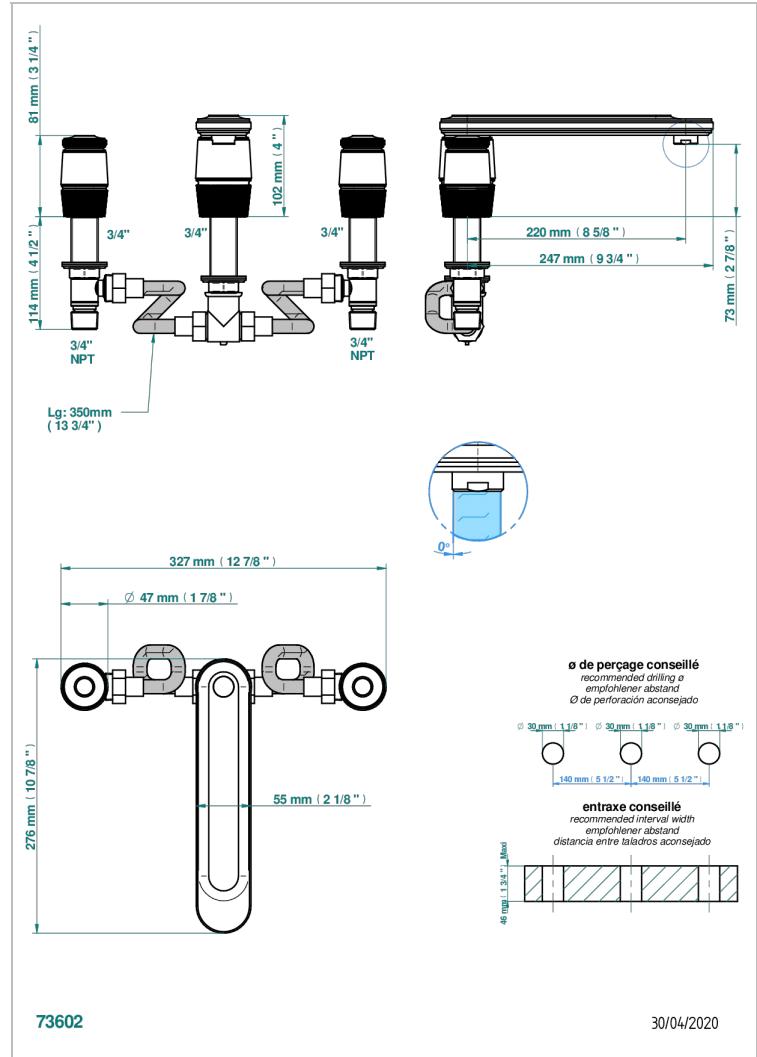

CORVAIR FIOR DI BOSCO

U8K-25SGUS

Roman tub set with 3/4" valves

THG
PARIS

CHARACTERISTIC

- Corvoir Fior di Bosco
- Roman tub set with 3/4" valves

TECHNICAL SPECS

- Recommandé : 3 bars (max. 5 bars) - Advised : 43,5 psi (max. 72 psi)
- Bec : 35 l/min à 3 bars
- Spout : 9.26 gpm at 43.5 psi