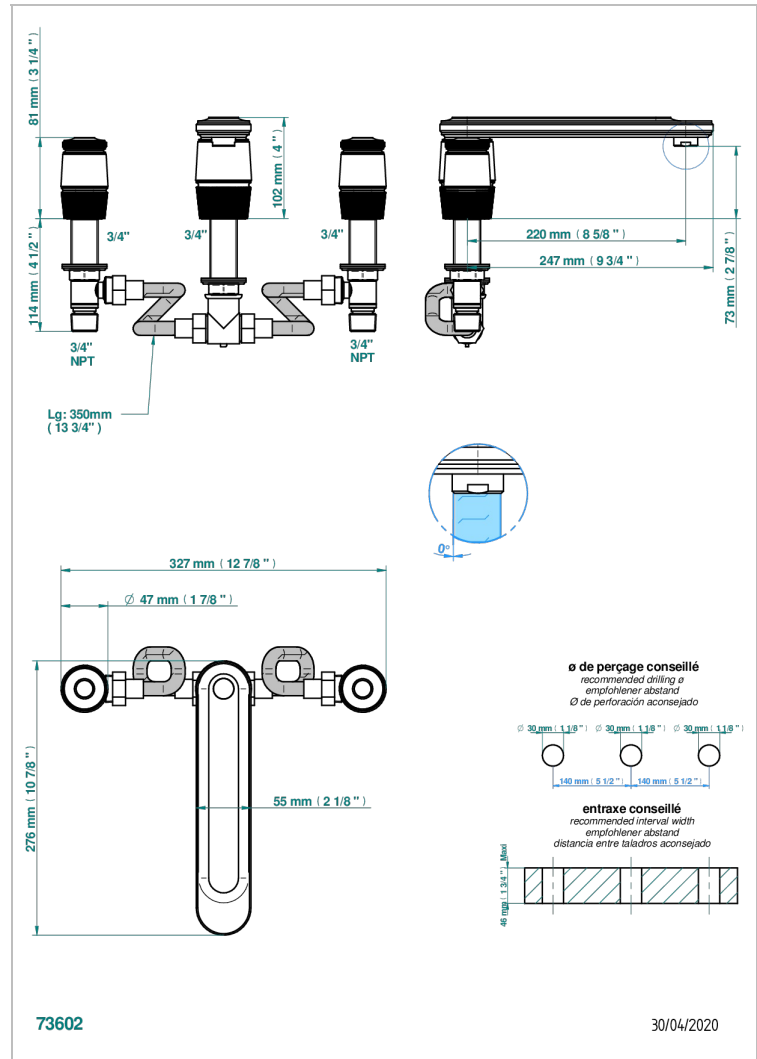

CORVAIR FIOR DI BOSCO

U8K-25SG

Rim mounted 3-hole bath mixer, super goliath spout

THG
PARIS

CHARACTERISTIC

- ACS : 18ACCLY403
- NF : NF EN 200 - IID/A - Chrome

TECHNICAL SPECS

- Recommandé : 3 bars (max. 5 bars) - Advised : 43,5 psi (max. 72 psi)
- Bec : 35 l/min à 3 bars
- Spout : 9.26 gpm at 43.5 psi