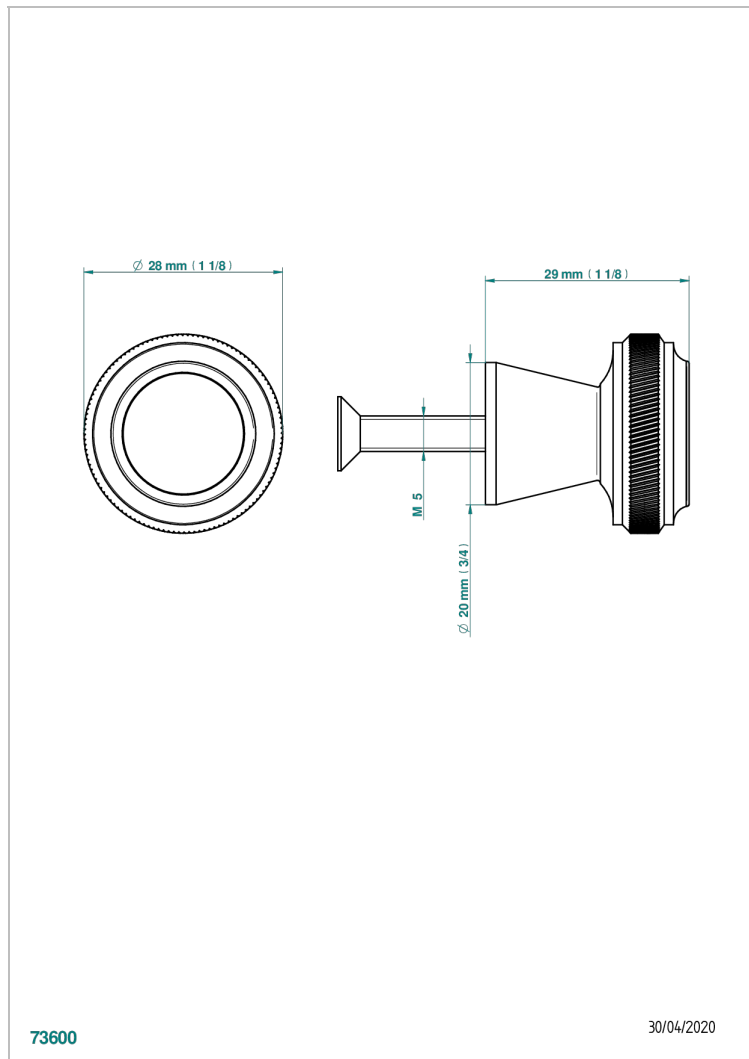

CORVAIR FIOR DI BOSCO WITH LEVER HANDLES

U8L-26BT

Small size knob

CHARACTERISTIC

- Corvair Fior di Bosco with lever handles
- Small size knob

AVAILABLE FINITIONS

Black ceram - D30
Blush PVD - H62
Brass color PVD - H49
Brown bronze color PVD - F33
Chrome polished - A02
Gold color PVD - H52