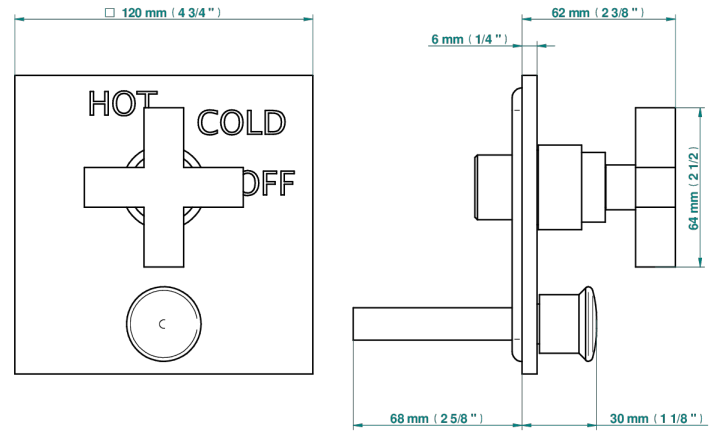

BELUGA WITH LEVER HANDLES

G1U-321B

Trim only for pressure balance with diverter system

73598

29/04/2020

CHARACTERISTIC

- Beluga with lever handles
- Trim only for pressure balance with diverter system

AVAILABLE FINITIONS