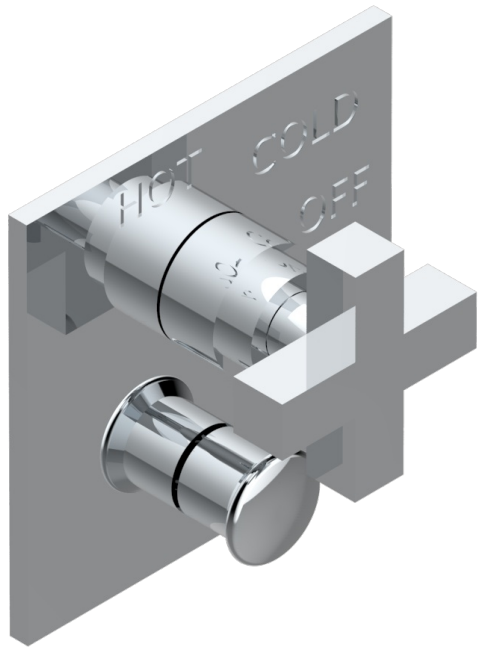

BELUGA WITH LEVER HANDLES

G1U-321B

Trim only for pressure balance with diverter system

73598

29/04/2020

CHARACTERISTIC

- Beluga with lever handles
- Trim only for pressure balance with diverter system

AVAILABLE FINITIONS

Black ceram - D30
Blush PVD - H62
Brass color PVD - H49
Brown bronze color PVD - F33
Chrome polished - A02
Chrome polished / gold polished - G02

Copper antique matt, coated - H07
Gold color PVD - H52
Gold mat - F07
Gold polished - F01
Graphite PVD - H64
Light coated bronze - D01

Soft gold - F30
Soft matt gold - F31
Umber PVD - H66