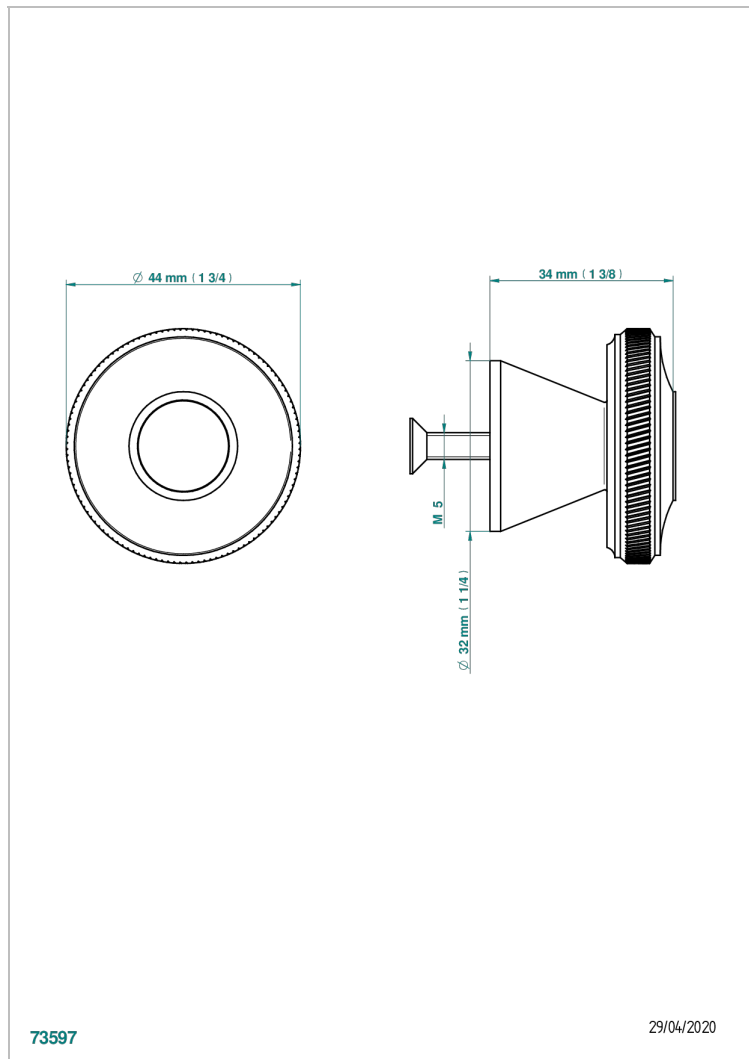

CORVAIR FIOR DI BOSCO WITH LEVER HANDLES

U8L-26BP

Medium size knob

CHARACTERISTIC

- Corvair Fior di Bosco with lever handles
- Medium size knob

AVAILABLE FINITIONS

Black ceram - D30
Blush PVD - H62
Brass color PVD - H49
Brown bronze color PVD - F33
Chrome polished - A02
Gold color PVD - H52