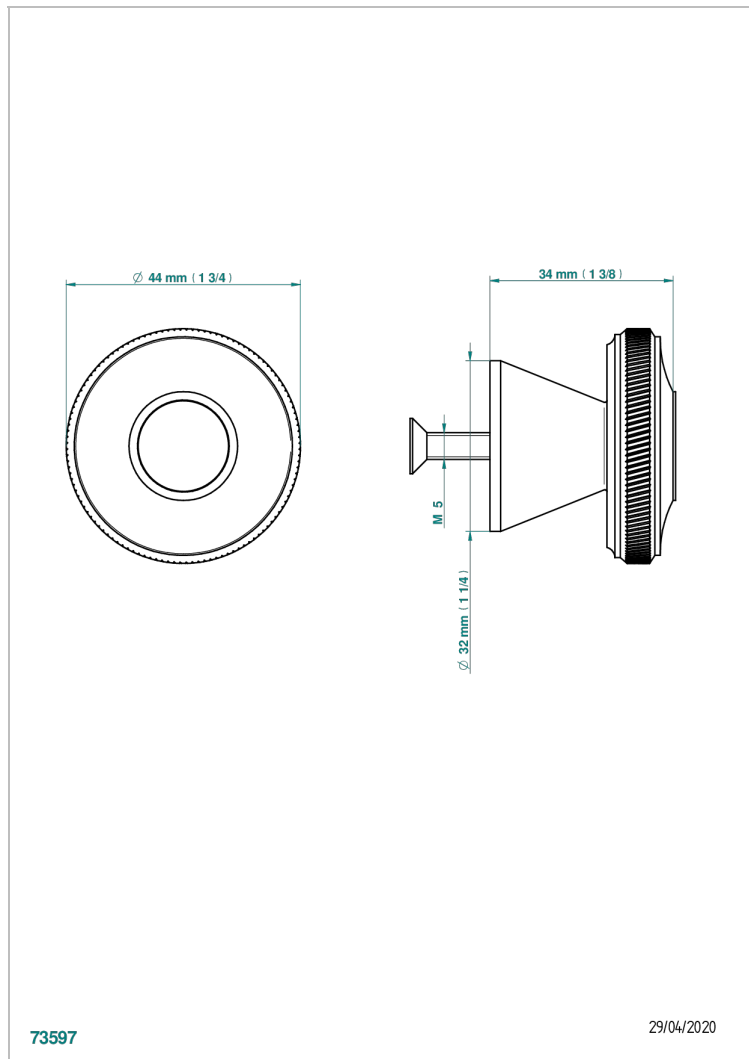

CORVAIR FIOR DI BOSCO WITH LEVER

U8L-26BP

Medium size knob

THG[®]
PARIS

CHARACTERISTIC

- Corvoir Fior di Bosco with lever
- Medium size knob

AVAILABLE FINITIONS

Black ceram - D30
Blush PVD - H62
Brass color PVD - H49
Brown bronze color PVD - F33
Gold color PVD - H52
Graphite PVD - H64