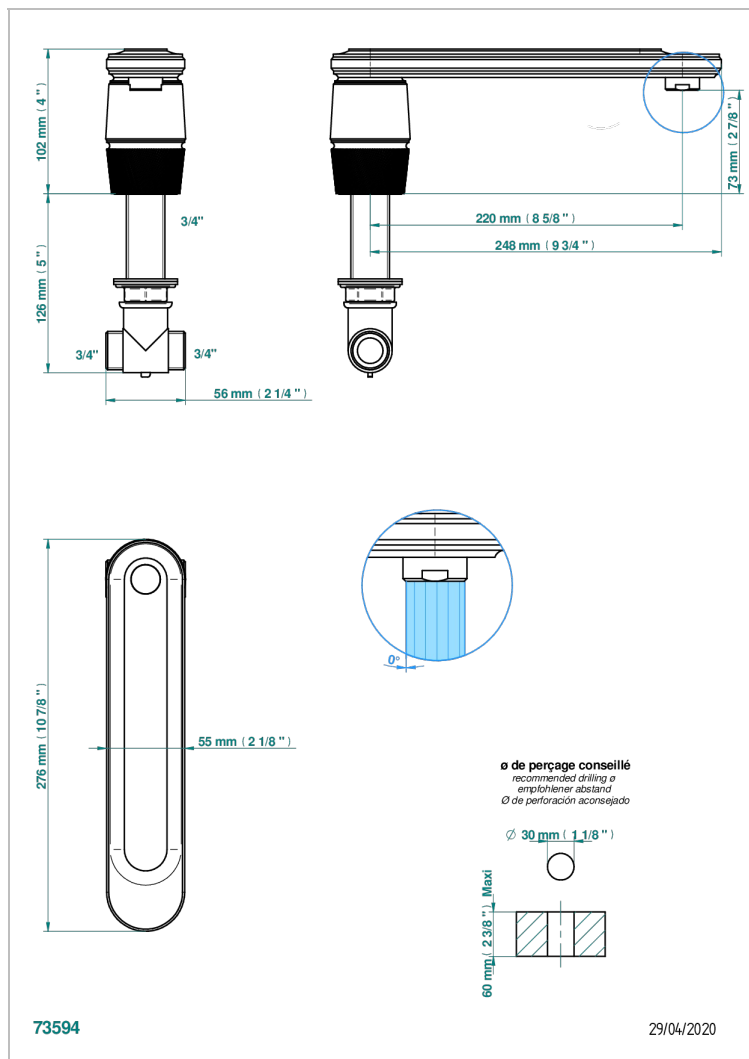

CORVAIR FIOR DI BOSCO WITH LEVER HANDLES

U8L-29SG

Bathtub spout

CHARACTERISTIC

- Corvoir Fior di Bosco with lever handles
- Bathtub spout

TECHNICAL SPECS

- Recommandé : 3 bars (max. 5 bars) - Advised : 43,5 psi (max. 72 psi)
- Bec : 35 l/min à 3 bars
- Spout : 9.26 gpm at 43.5 psi