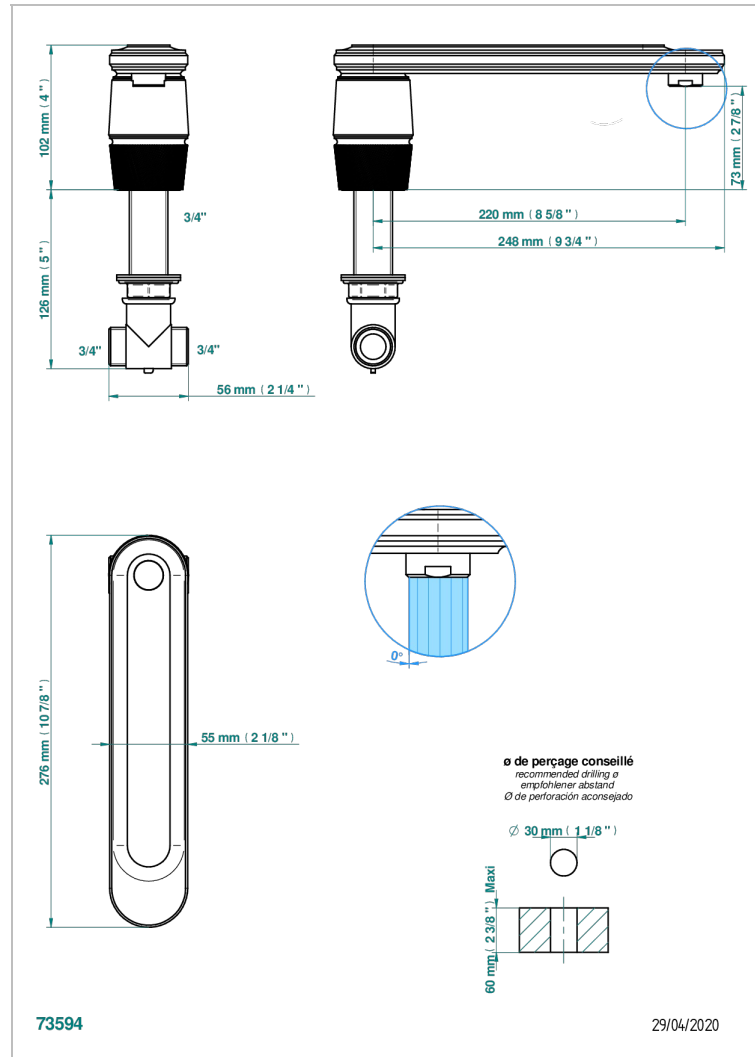

# CORVAIR FIOR DI BOSCO WITH LEVER

U8L-29SG

Rim mounted bath spout, super goliath

THG<sup>®</sup>  
PARIS

## CHARACTERISTIC

- Corvoir Fior di Bosco with lever
- Rim mounted bath spout, super goliath

## TECHNICAL SPECS

- Recommandé : 3 bars (max. 5 bars) - Advised : 43,5 psi (max. 72 psi)
- Bec : 35 l/min à 3 bars
- Spout : 9.26 gpm at 43.5 psi