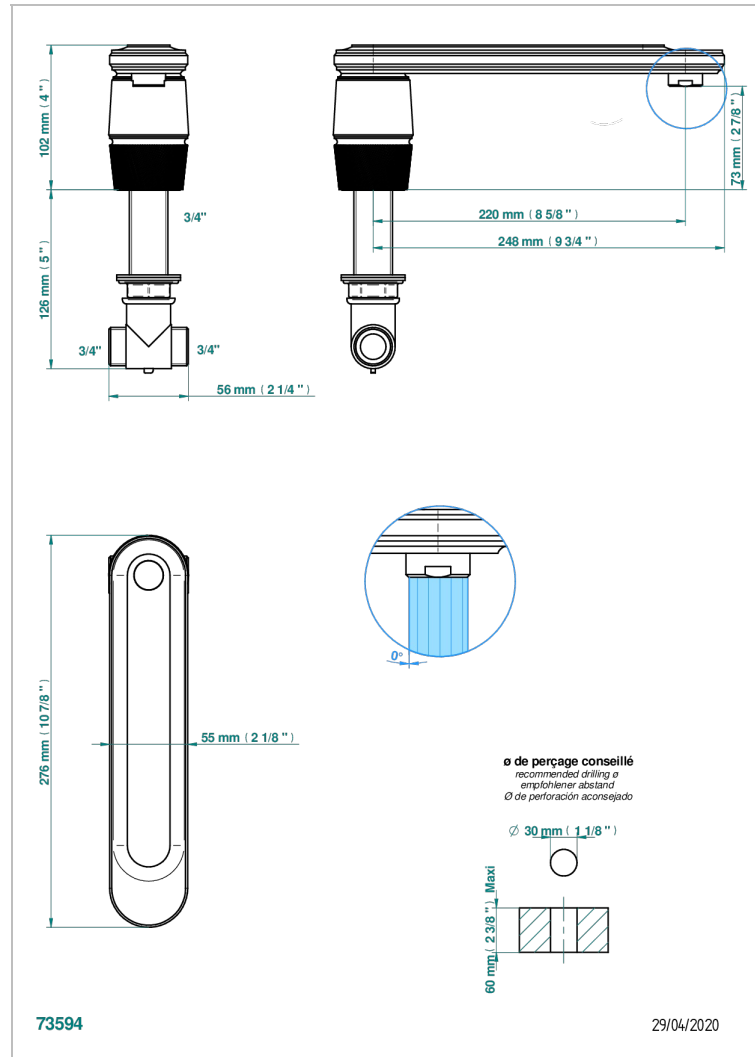

CORVAIR FIOR DI BOSCO

U8K-29SG

Bathtub spout

THG[®]
PARIS

CHARACTERISTIC

- Corvoir Fior di Bosco
- Bathtub spout

TECHNICAL SPECS

- Recommandé : 3 bars (max. 5 bars) - Advised : 43,5 psi (max. 72 psi)
- Bec : 35 l/min à 3 bars
- Spout : 9.26 gpm at 43.5 psi