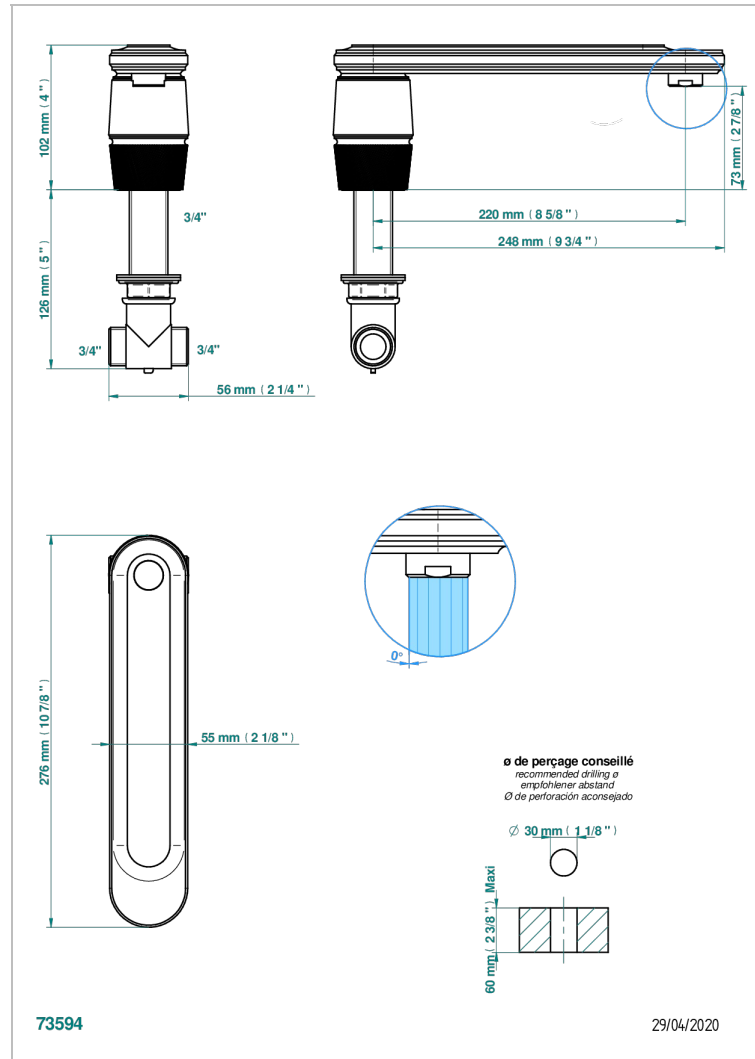

# CORVAIR FIOR DI BOSCO

U8K-29SG

Rim mounted bath spout, super goliath

THG<sup>®</sup>  
PARIS

## CHARACTERISTIC

- Corvoir Fior di Bosco
- Rim mounted bath spout, super goliath

## TECHNICAL SPECS

- Recommandé : 3 bars (max. 5 bars) - Advised : 43,5 psi (max. 72 psi)
- Bec : 35 l/min à 3 bars
- Spout : 9.26 gpm at 43.5 psi