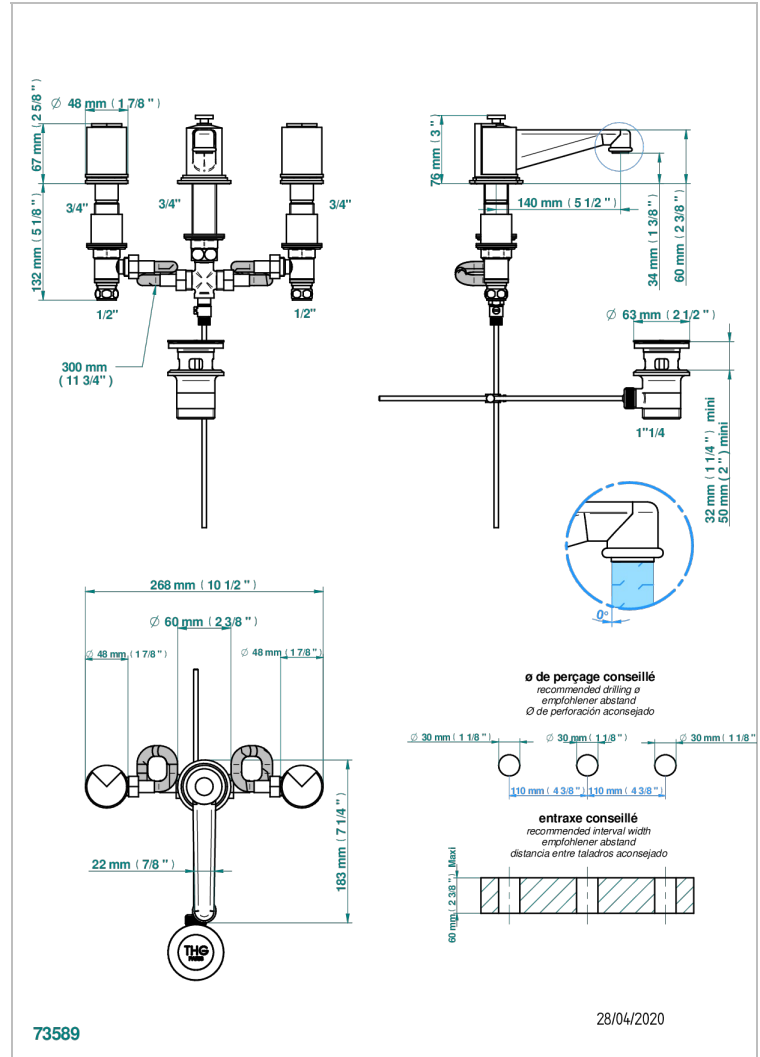

LE 9 NERO MARQUINA

G2I-151

Rim mounted 3-hole basin mixer with waste

THG[®]
PARIS

CHARACTERISTIC

- ACS : 18ACCLY393
- NF : NF EN 200 - IA - Chrome

STANDARDS

AVAILABLE FINITIONS