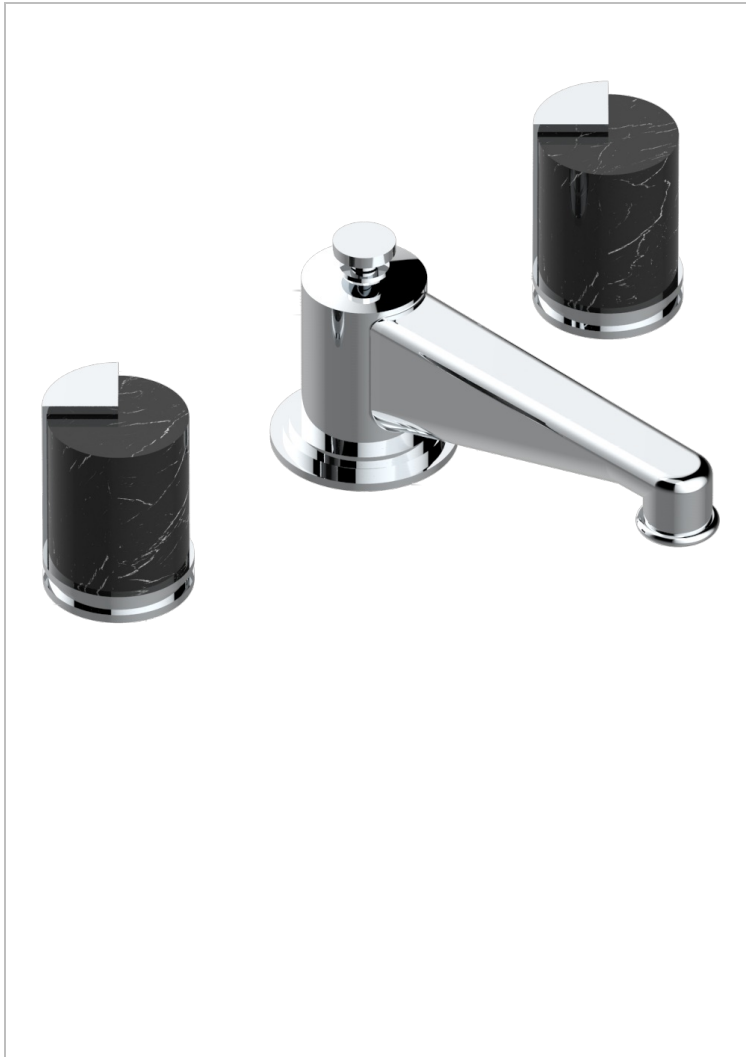

LE 9 NERO MARQUINA

G2I-151

Rim mounted 3-hole basin mixer with waste

THG[®]
PARIS

CHARACTERISTIC

- ACS : 18ACCLY393
- NF : NF EN 200 - IA - Chrome

STANDARDS

AVAILABLE FINITIONS

Antique nickel - H28
Black ceram - D30
Blush PVD - H62
Brass color PVD - H49
Brown bronze color PVD - F33
Gold color PVD - H52

Graphite PVD - H64
Matt Umber PVD - H67
Matt blush PVD - H60
Matt brass color PVD - H50
Matt brown bronze color PVD - F34
Matt chrome - C02

Matt gold - F07
Matt gold color PVD - H53
Matt graphite PVD - H65
Matt nickel (color finish) - C01
Matt nickel color PVD - H56
Natural smoked Brass - A13

Nickel color PVD - H55
Polished chrome (color finish) - A02
Polished chrome / Polished gold (color finish) - G02
Polished gold (color finish) - F01
Polished nickel - B01
Soft gold - F30

Soft matt gold - F31
Umber PVD - H66