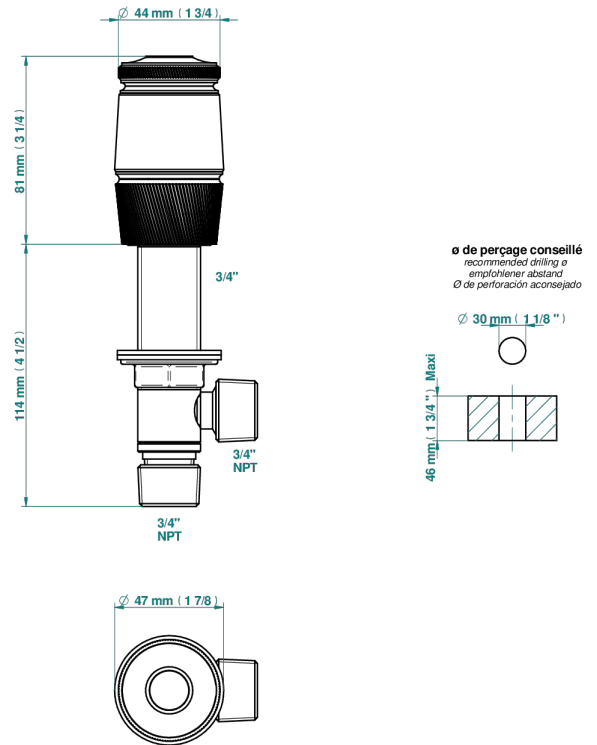

CORVAIR FIOR DI BOSCO

U8K-36

Rim mounted 3/4" valve

THG[®]
PARIS

73584

28/04/2020

CHARACTERISTIC

- Corvair Fior di Bosco
- Rim mounted 3/4" valve