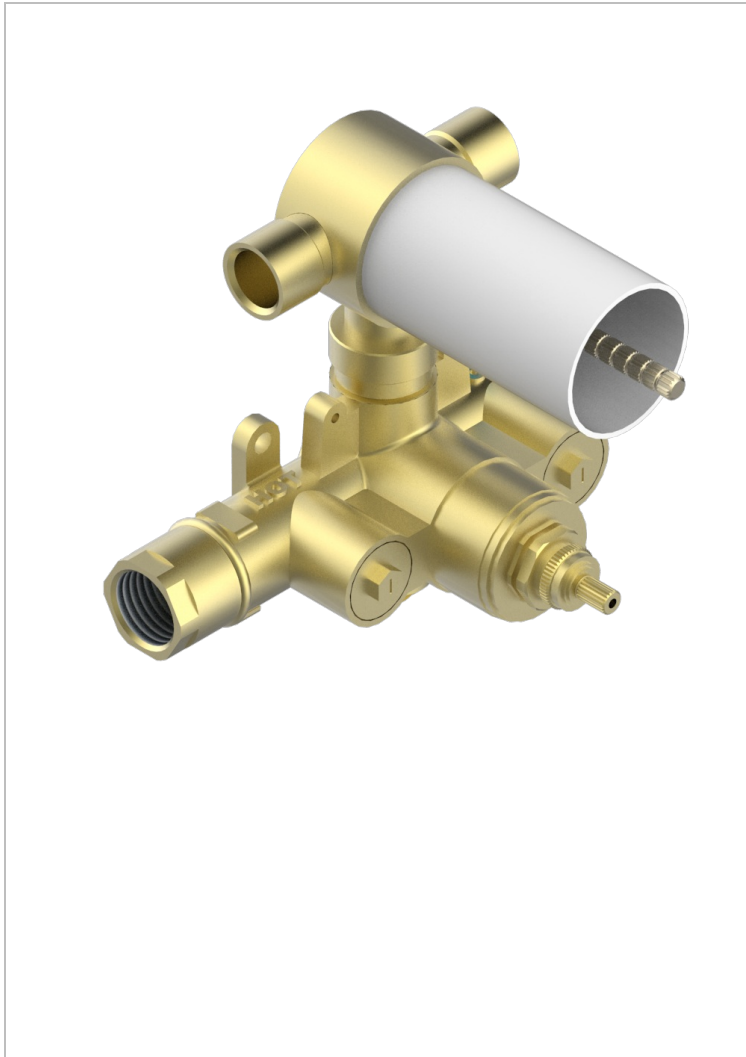

GENERAL ITEMS

G00-5500AECO

THG
PARIS

3/4" THG thermostat with wax cartridge with stop valve and 2 outlets (stop position between outlets) - Eco model

CHARACTERISTIC

- General Items
- 3/4" THG thermostat with wax cartridge with stop valve and 2 outlets (stop position between outlets) - Eco model

AVAILABLE FINITIONS

Antique nickel - H28
Black ceram - D30
Blush PVD - H62
Brass color PVD - H49
Brown bronze color PVD - F33
Gold color PVD - H52

Graphite PVD - H64
Lacquered light bronze - D01
Matt Umber PVD - H67
Matt blush PVD - H60
Matt brass color PVD - H50
Matt brown bronze color PVD - F34