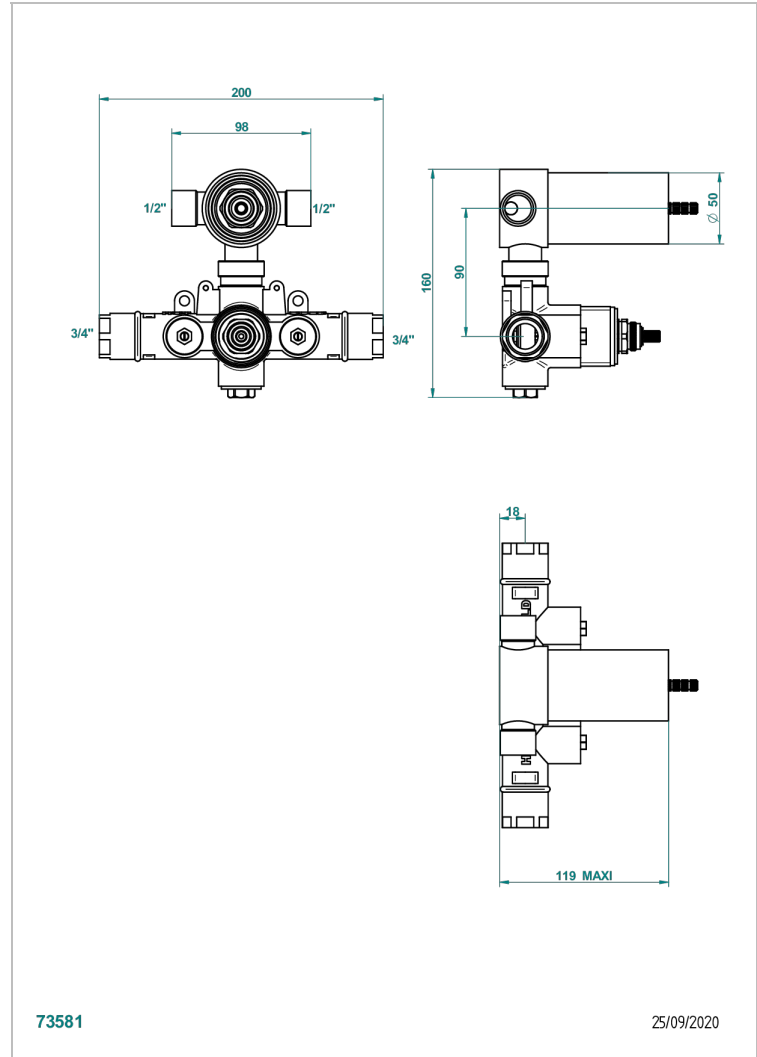

GENERAL ITEMS

G00-5500AECO

THG
PARIS

3/4" THG thermostat with wax cartridge with stop valve and 2 outlets (stop position between outlets) - Eco model

CHARACTERISTIC

- General Items
- 3/4" THG thermostat with wax cartridge with stop valve and 2 outlets (stop position between outlets) - Eco model