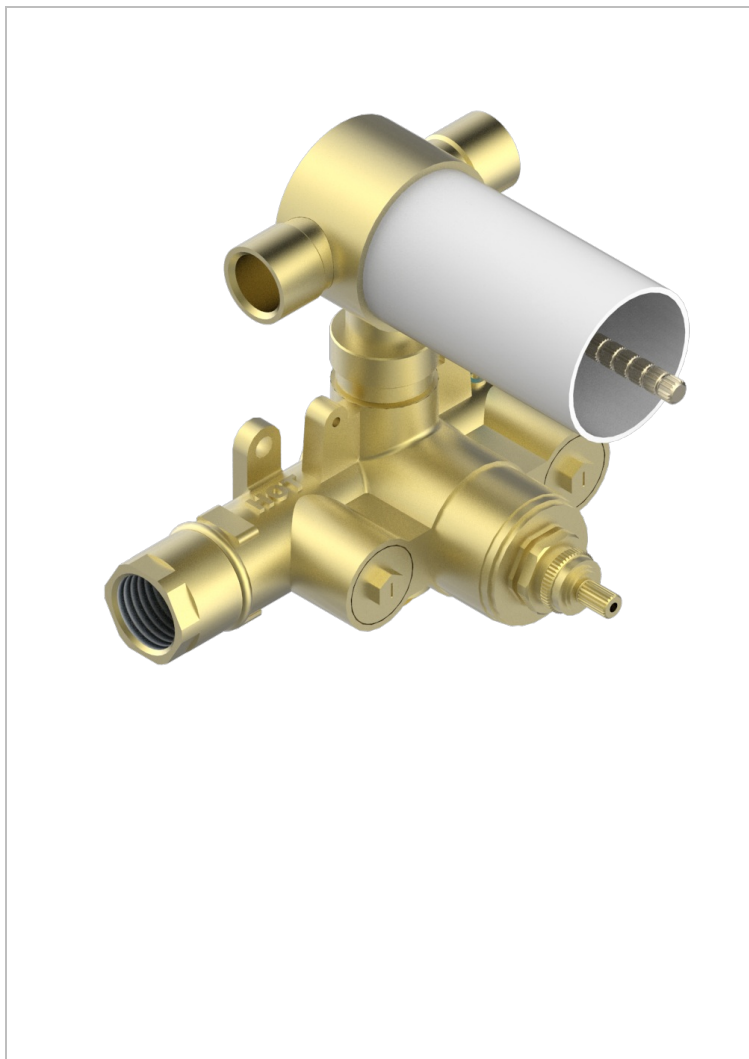

GENERAL ITEMS

G00-5500AECO

3/4" THG thermostat with wax cartridge with stop valve and 2 outlets (stop position between outlets) - Eco model

CHARACTERISTIC

- General Items
- 3/4" THG thermostat with wax cartridge with stop valve and 2 outlets (stop position between outlets) - Eco model

AVAILABLE FINITIONS

Antique nickel - H28
Black ceram - D30
Blush PVD - H62
Brass color PVD - H49
Brown bronze color PVD - F33
Gold color PVD - H52

Graphite PVD - H64
Lacquered light bronze - D01
Matt Umber PVD - H67
Matt blush PVD - H60
Matt brass color PVD - H50
Matt brown bronze color PVD - F34