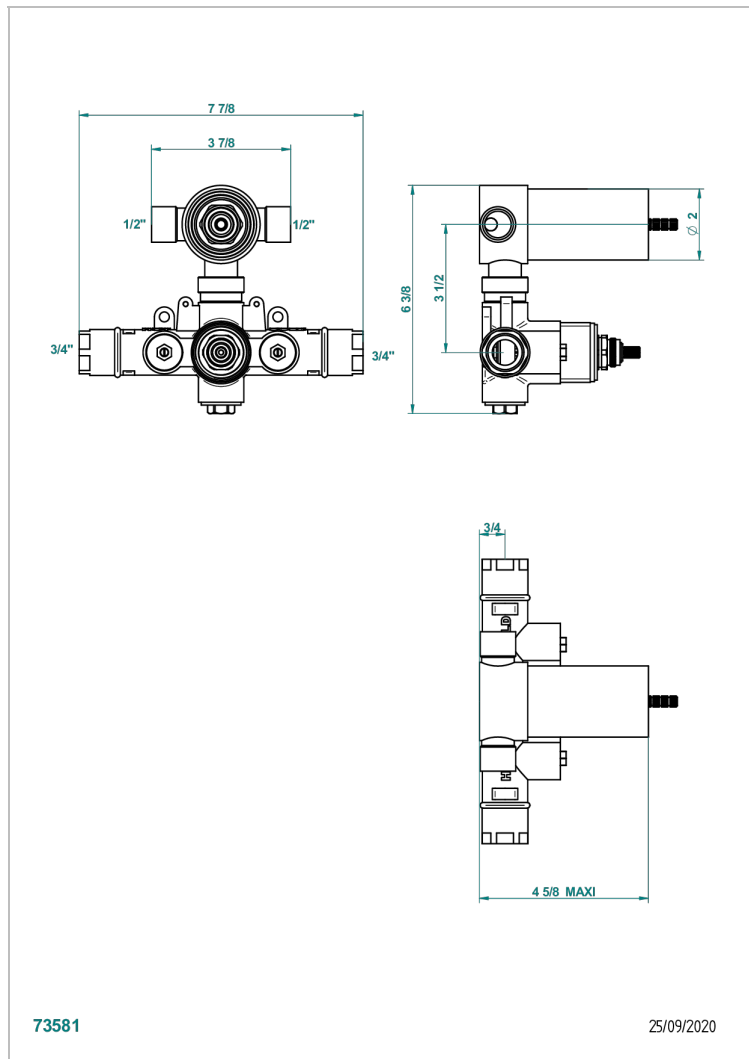

GENERAL ITEMS

G00-5500AECO

3/4" THG thermostat with wax cartridge with stop valve and 2 outlets (stop position between outlets) - Eco model

CHARACTERISTIC

- General Items
- 3/4" THG thermostat with wax cartridge with stop valve and 2 outlets (stop position between outlets) - Eco model