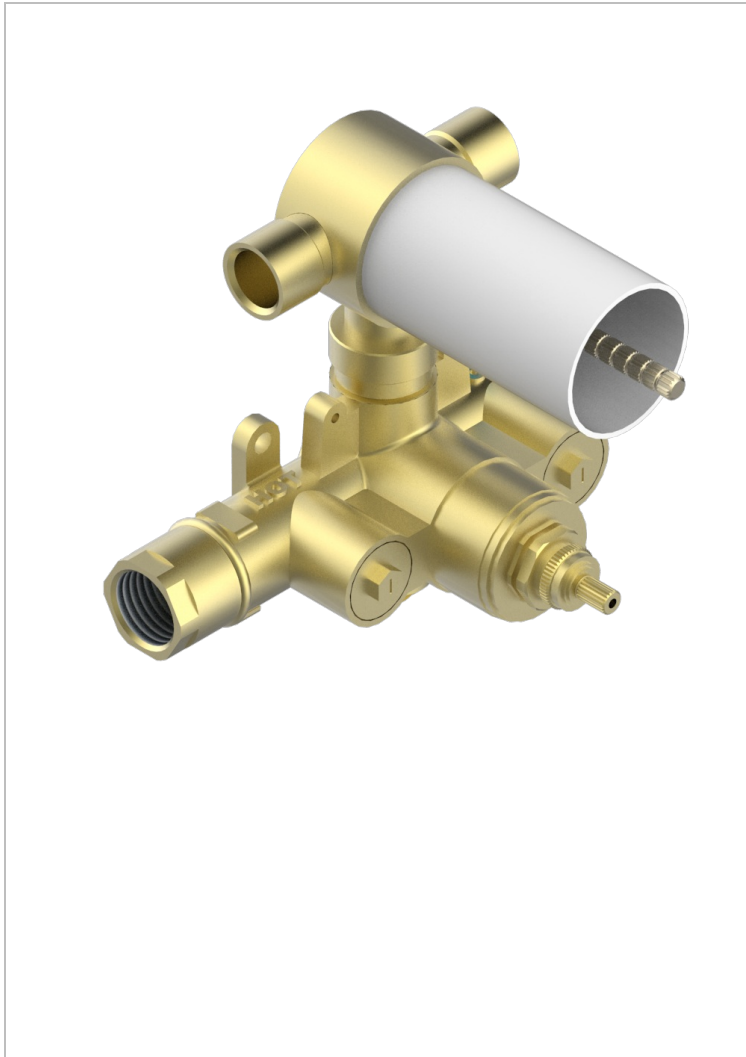

GENERAL ITEMS

G00-5500AECO

THG
PARIS

3/4" THG thermostat with wax cartridge with stop valve and 2 outlets (stop position between outlets) - Eco model

73581

25/09/2020

CHARACTERISTIC

- General Items
- 3/4" THG thermostat with wax cartridge with stop valve and 2 outlets (stop position between outlets) - Eco model

AVAILABLE FINITIONS

Antique nickel - H28
Black ceram - D30
Blush PVD - H62
Brass color PVD - H49
Brown bronze color PVD - F33
Gold color PVD - H52

Graphite PVD - H64
Lacquered light bronze - D01
Matt Umber PVD - H67
Matt blush PVD - H60
Matt brass color PVD - H50
Matt brown bronze color PVD - F34