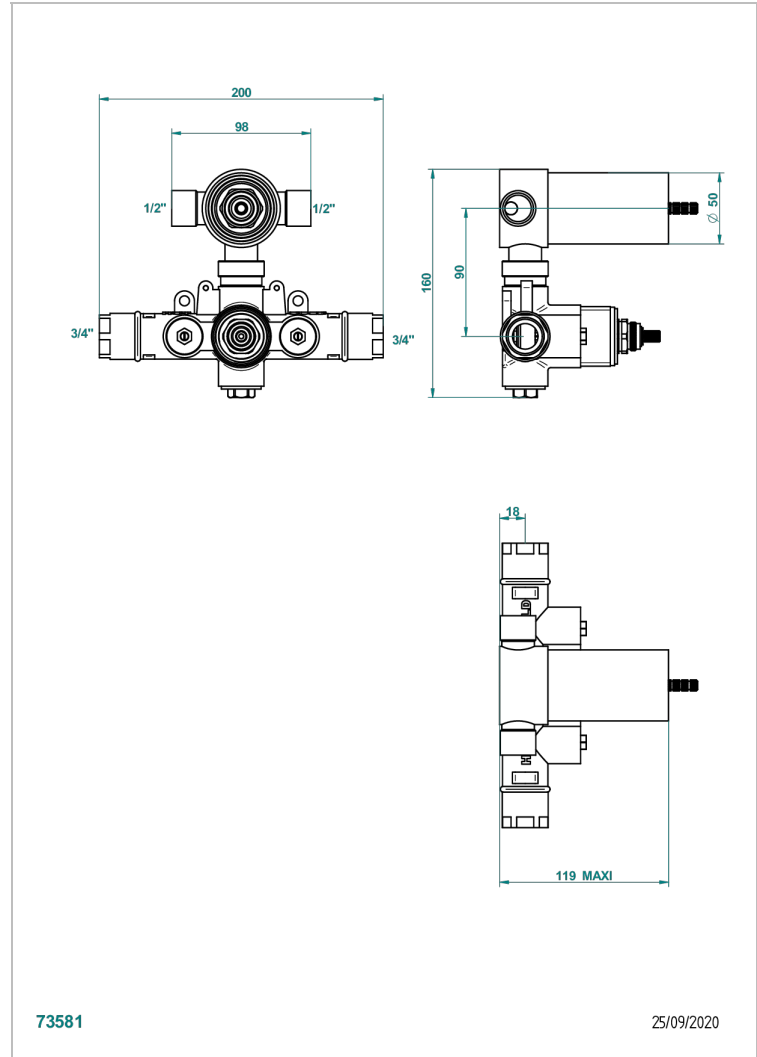

GENERAL ITEMS

G00-5500AECO

THG
PARIS

3/4" THG thermostat with wax cartridge with stop valve and 2 outlets (stop position between outlets) - Eco model

73581

25/09/2020

CHARACTERISTIC

- General Items
- 3/4" THG thermostat with wax cartridge with stop valve and 2 outlets (stop position between outlets) - Eco model